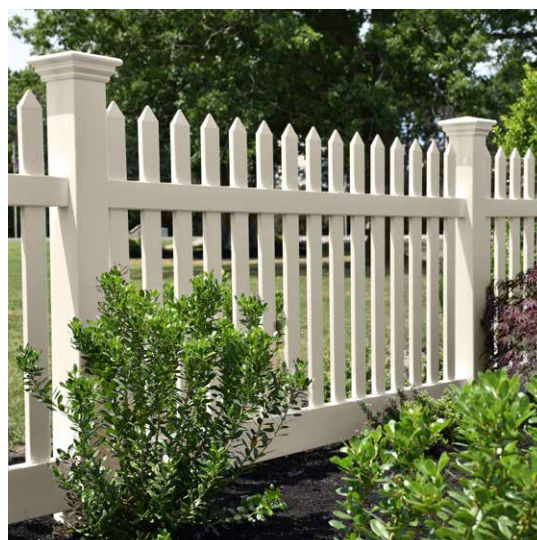

MODERN PILLAR LIGHT | PG 112
BELGARD.COM/LIGHTING

WESTON STONE™ FIRE PIT | PG 87
ELEMENTS™ SMOKE-LESS INSERT | PG 112

BARRETTE OUTDOOR LIVING®
VINYL SPADE PICKET FENCING | PG 115

MOISTURESHIELD® VISION™
COMPOSITE DECKING | PG 114