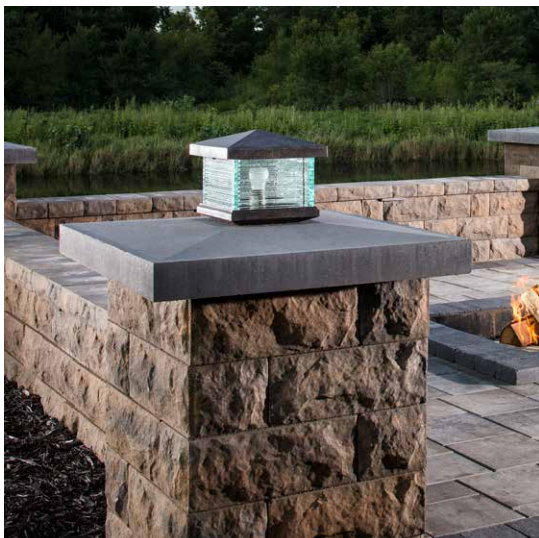

FINISH YOUR SPACE

For a cohesive look, add finishing touches to your space with these products that coordinate with the **Heritage Collection**.

ANCHOR™ COLUMN CAP | PG 105