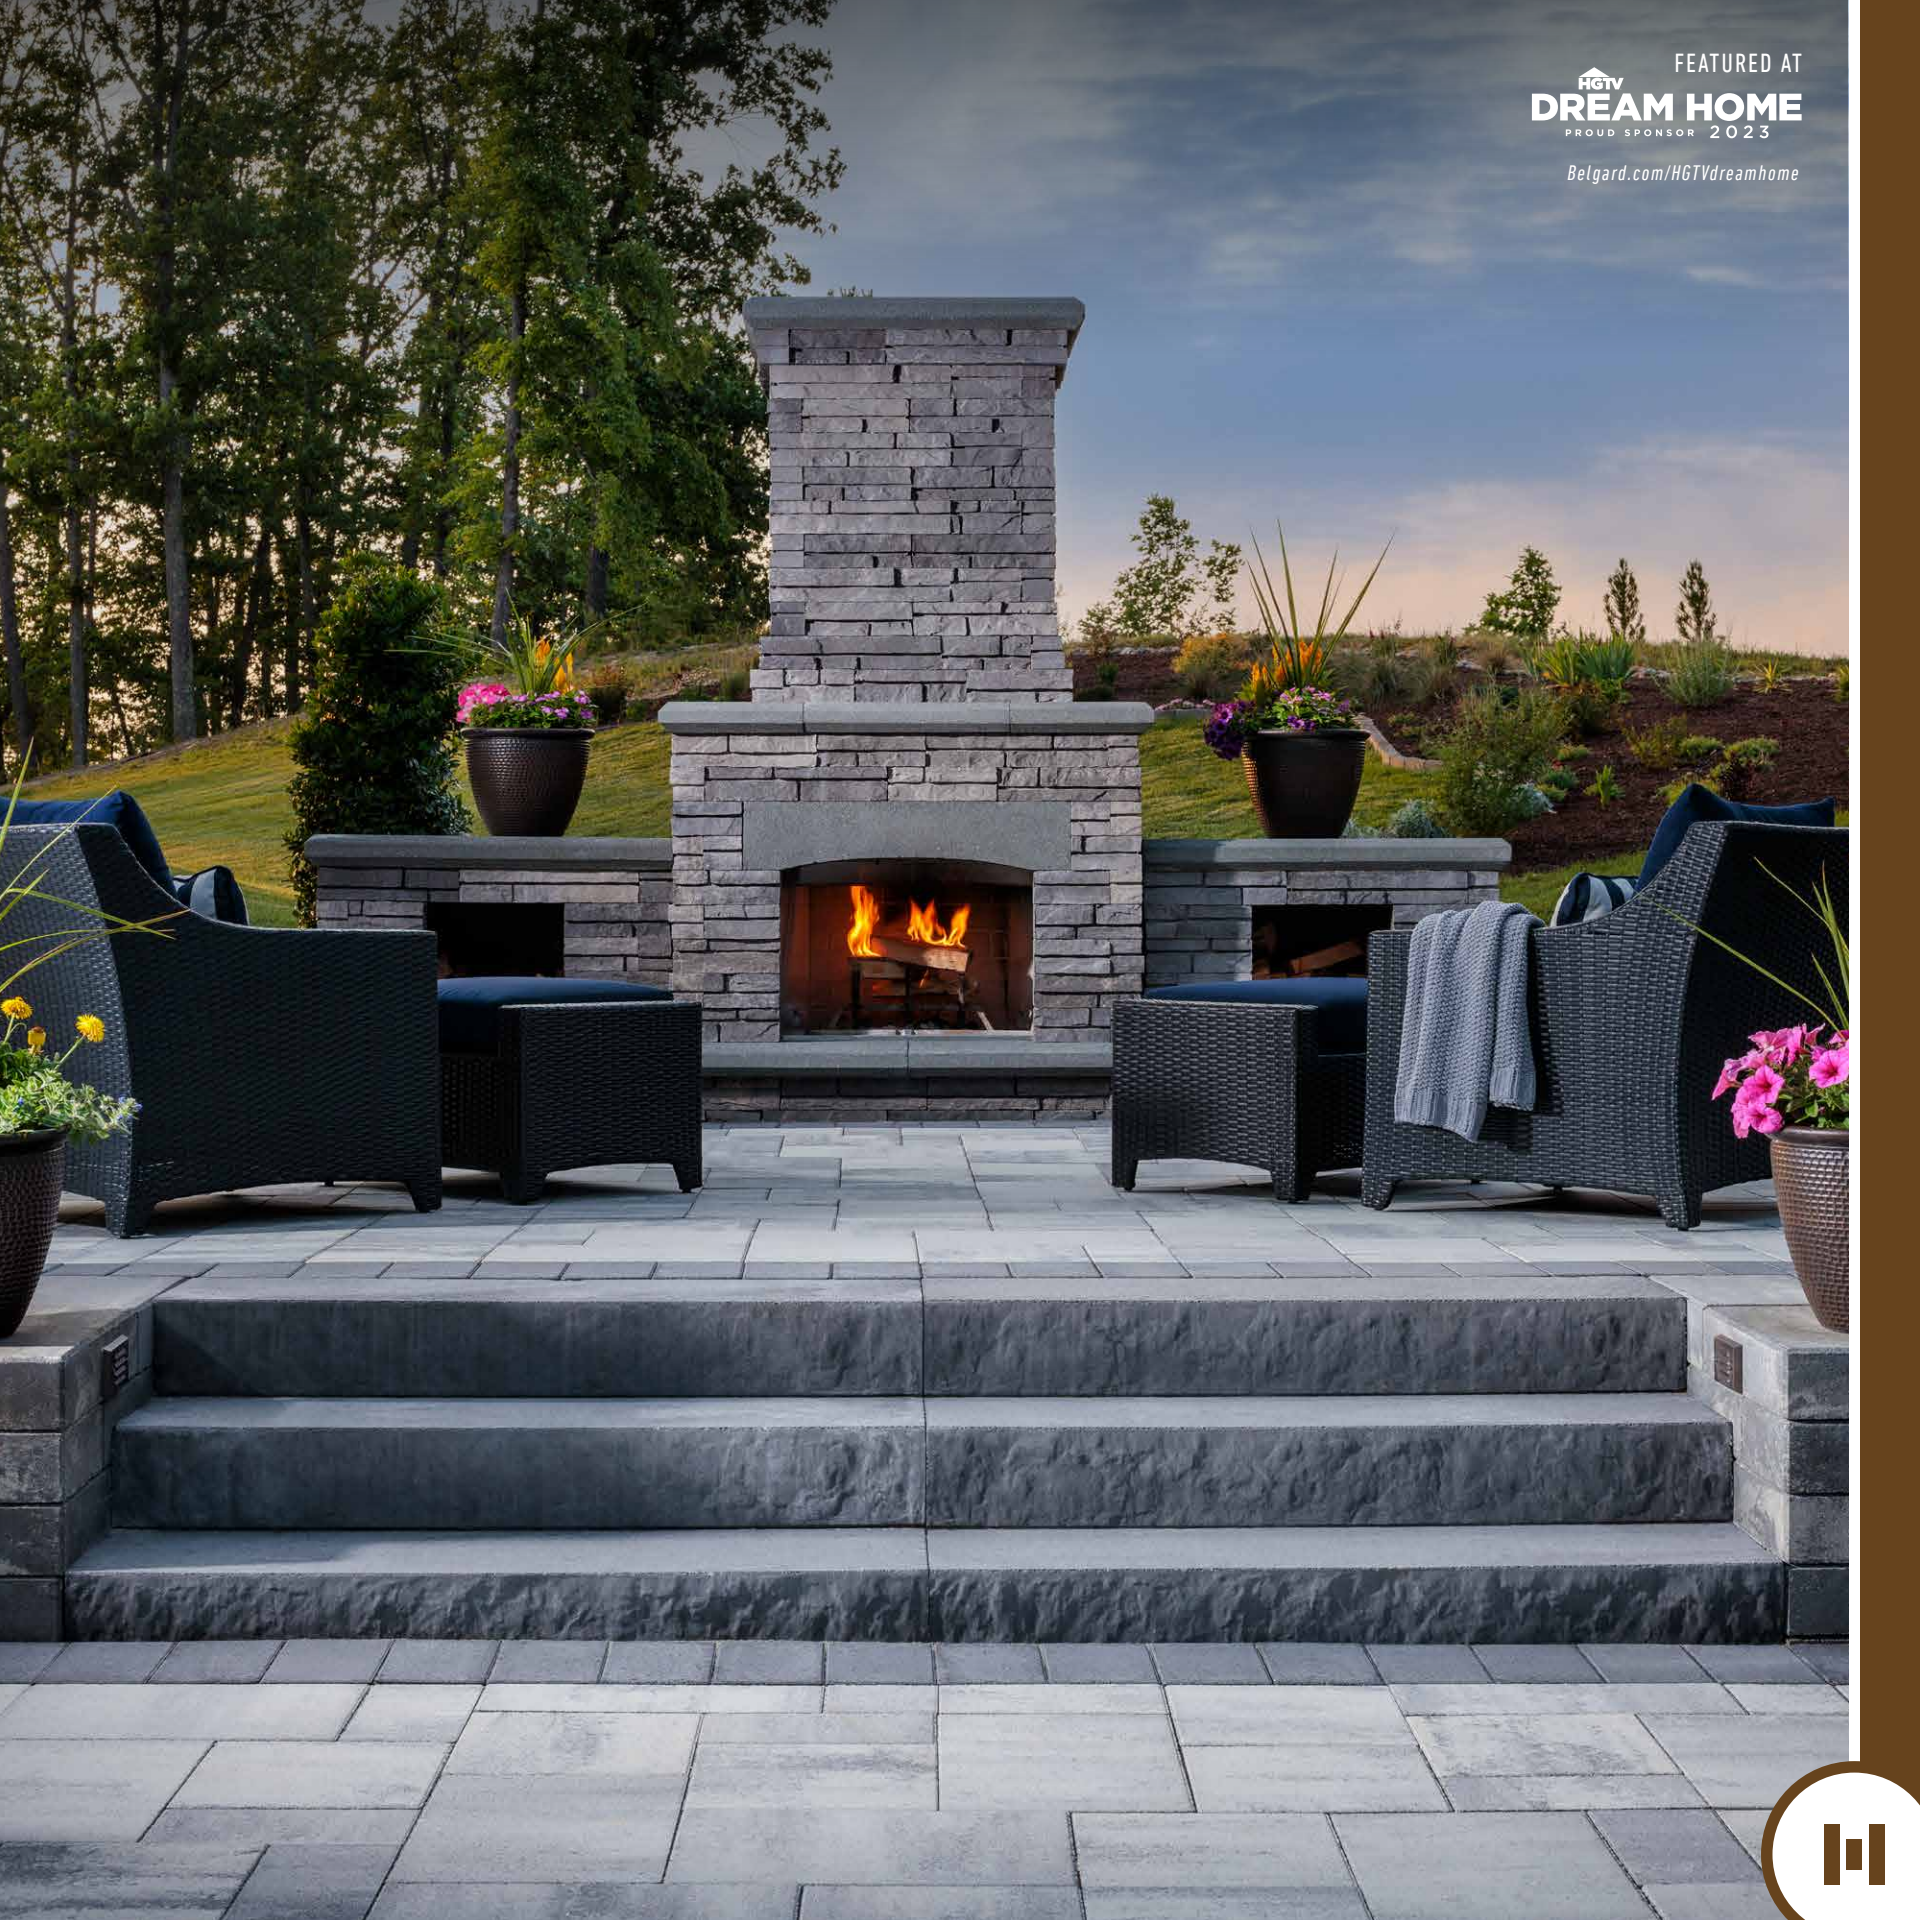

VICTORIAN

FEATURED AT
HGTV
DREAM HOME
PROUD SPONSOR 2023

Belgard.com/HGTVdreamhome

FROM YOUR
Door

TO YOUR
Fence

The Oldcastle APG family of brands goes beyond Belgard pavers and walls to provide everything you need to complete your outdoor living space. In these pages, learn more about our other brands that you can trust to pair effortlessly with Belgard and bring your complete outdoor living vision to life.