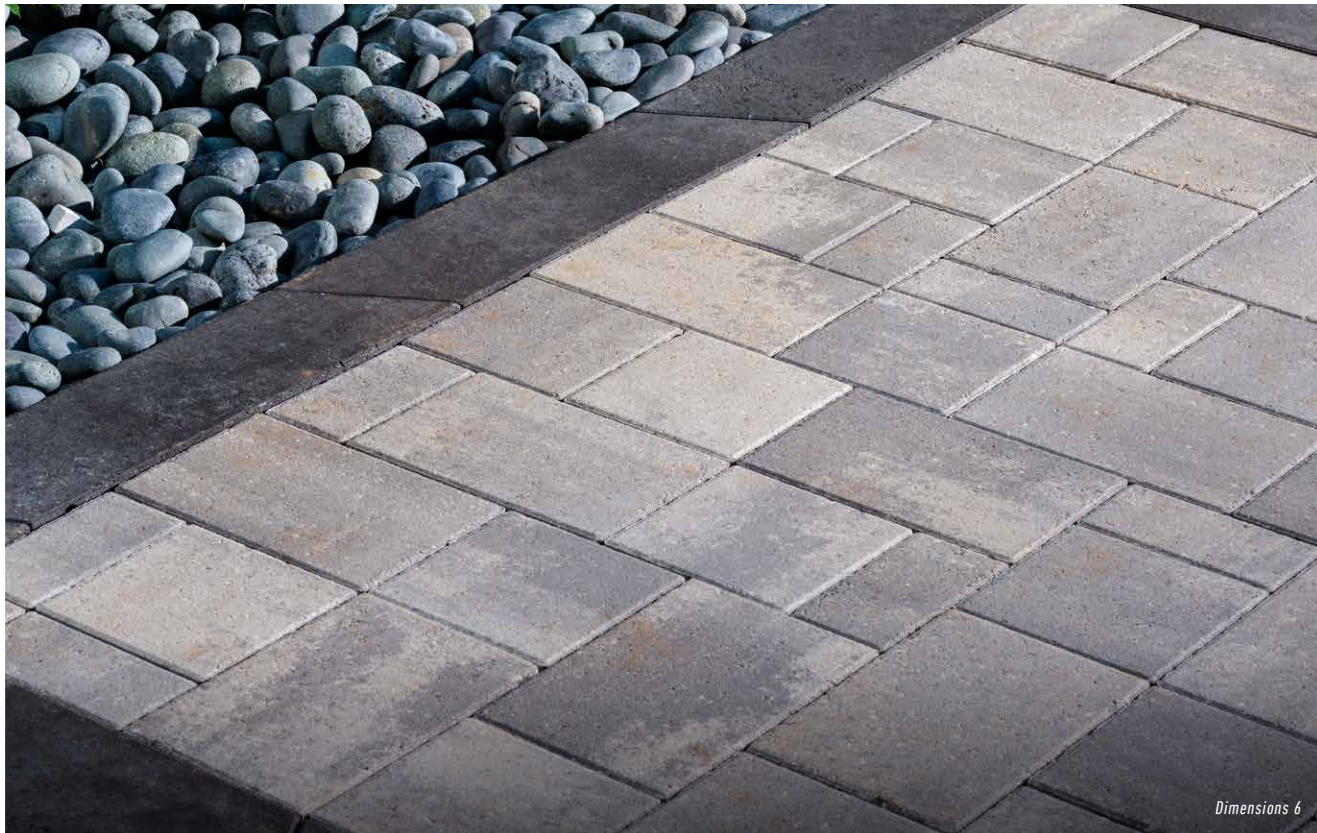

- Dimensions 18****
- 9 x 18
 - 18 x 18
 - 18 x 27

Dimensions 6

**30mm only available in Dimensions 6*

BELLA

RIO

SIERRA

SONORAN GRAY

VICTORIAN