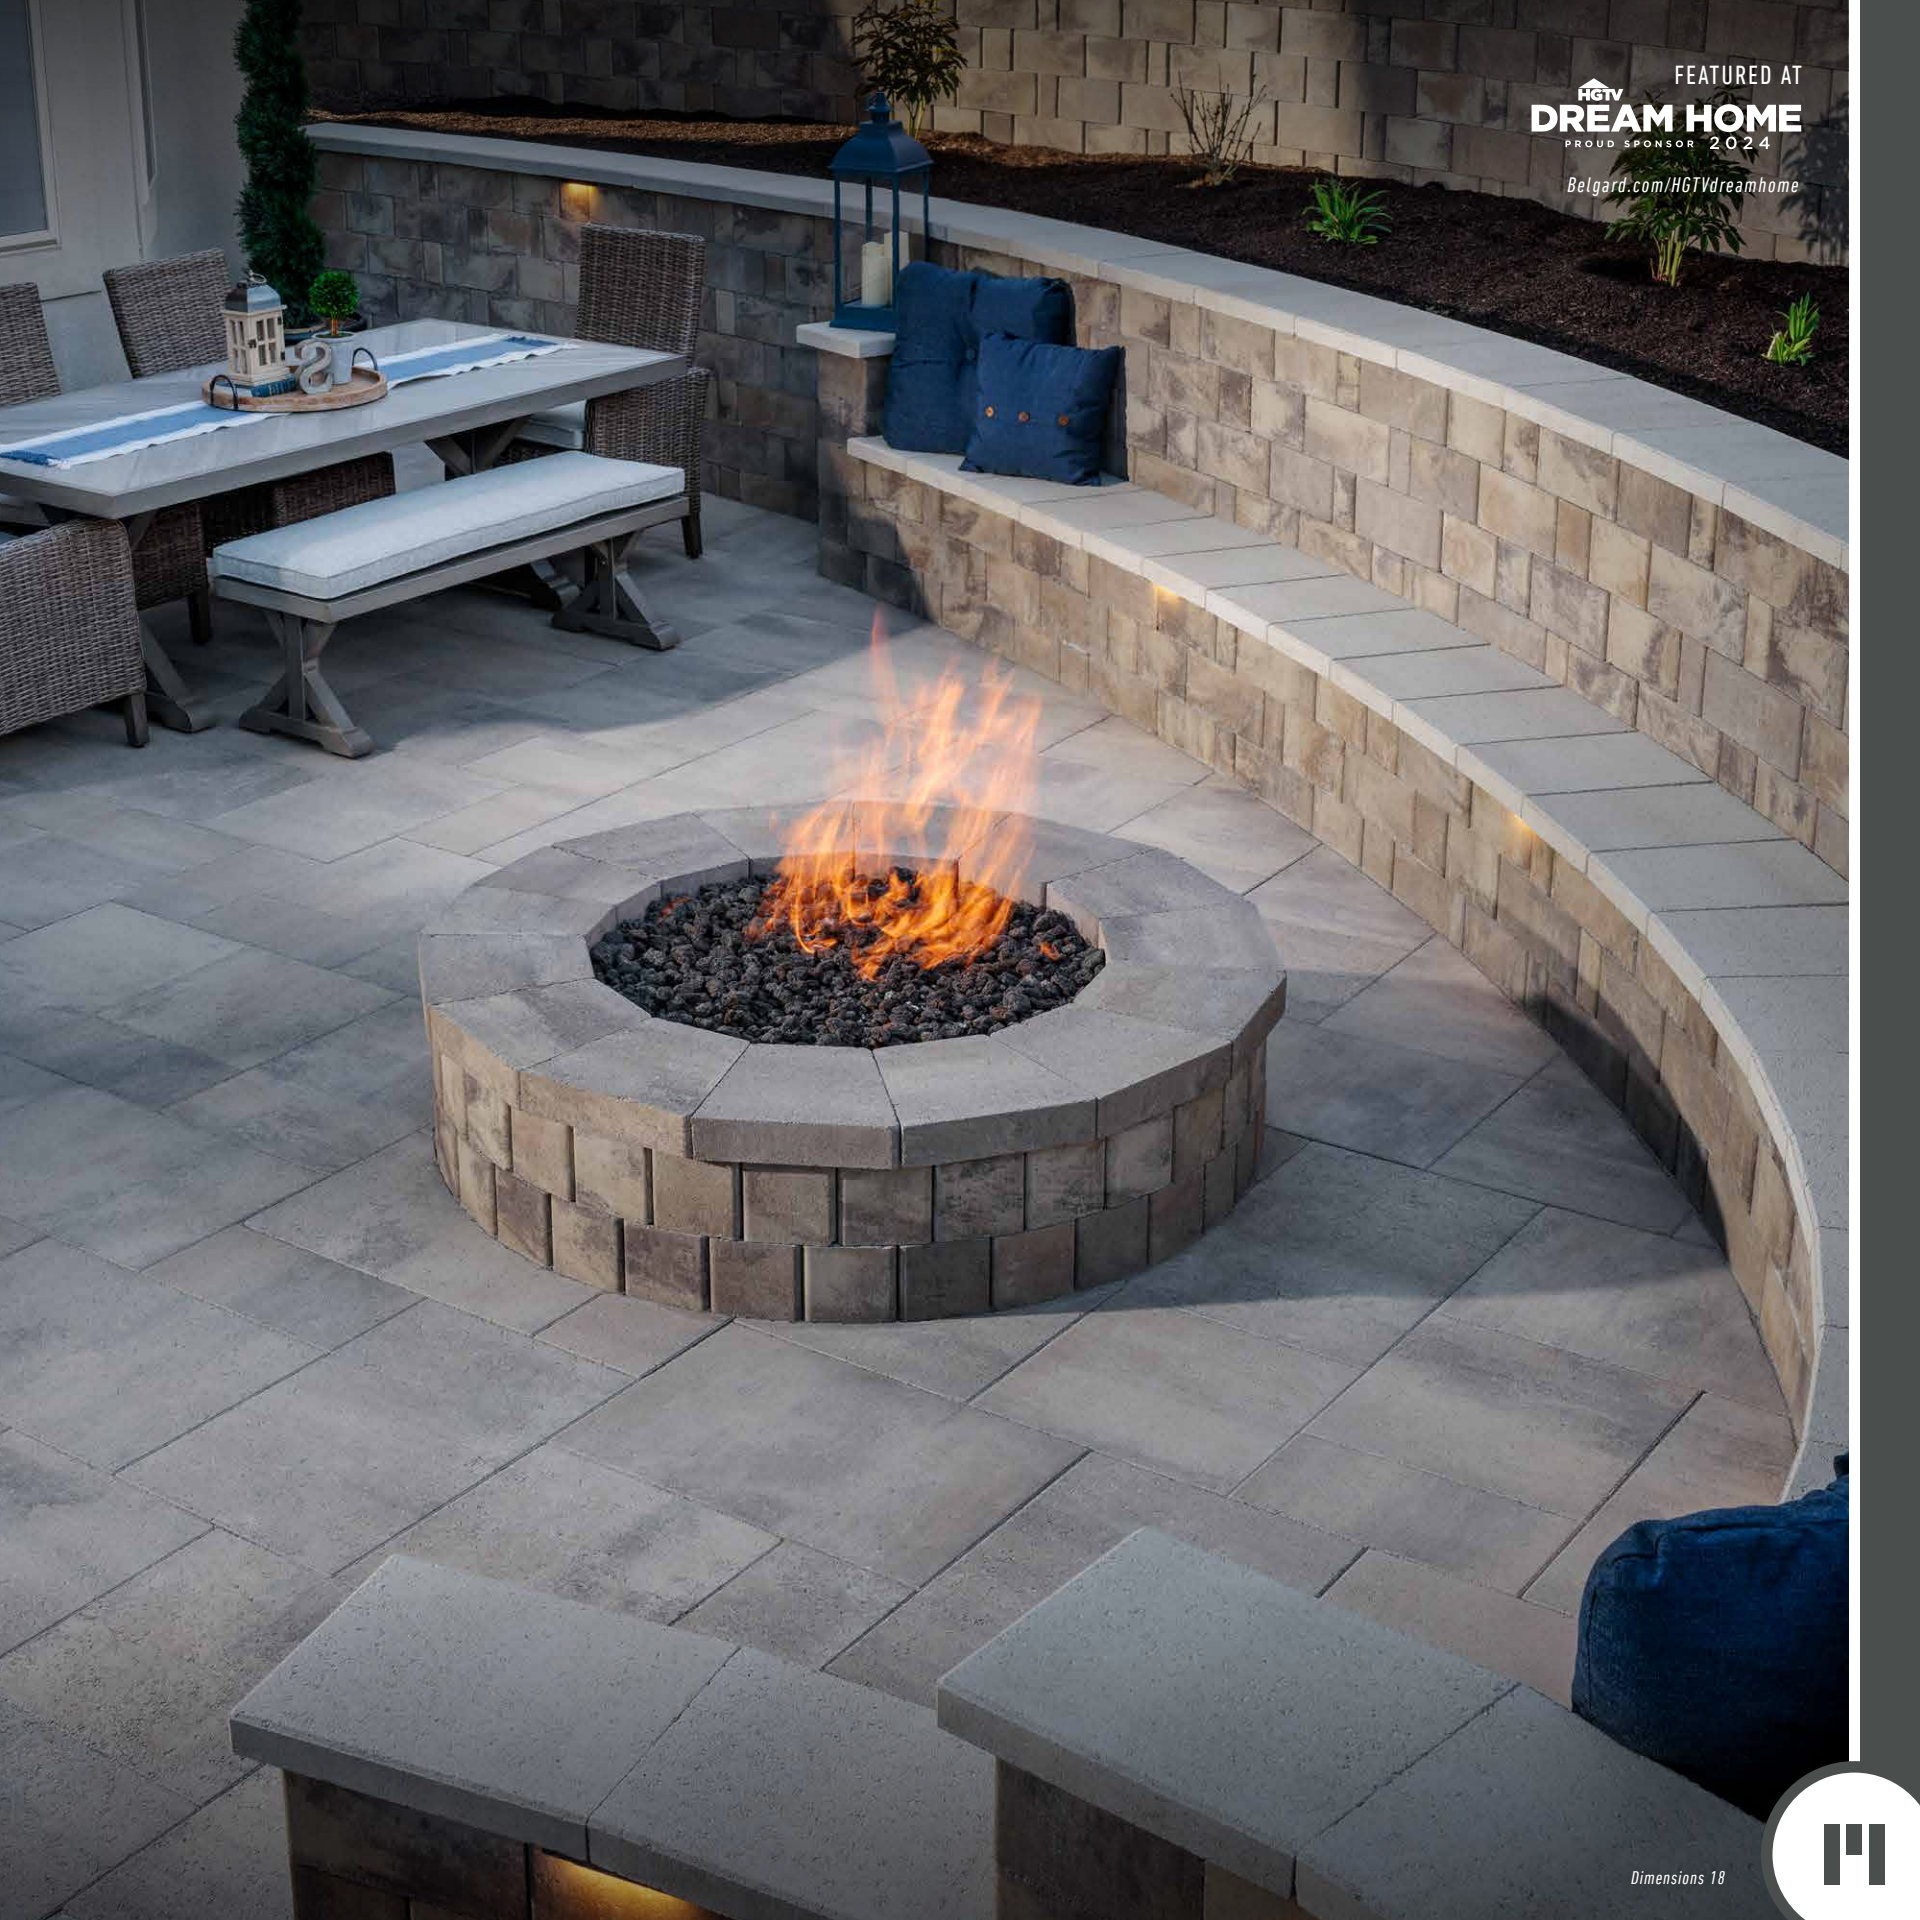

FEATURED AT
HGTV DREAM HOME
PROUD SPONSOR 2024
Belgard.com/HGTVdreamhome

Dimensions 18