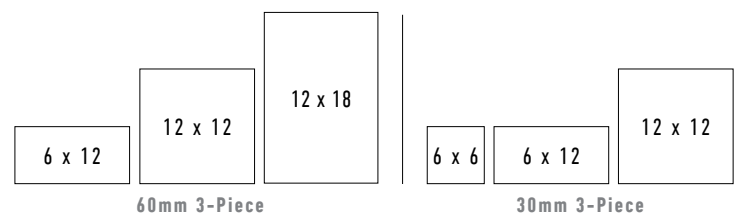

ECHO CANYON

MACCHIATO

SILVERADO