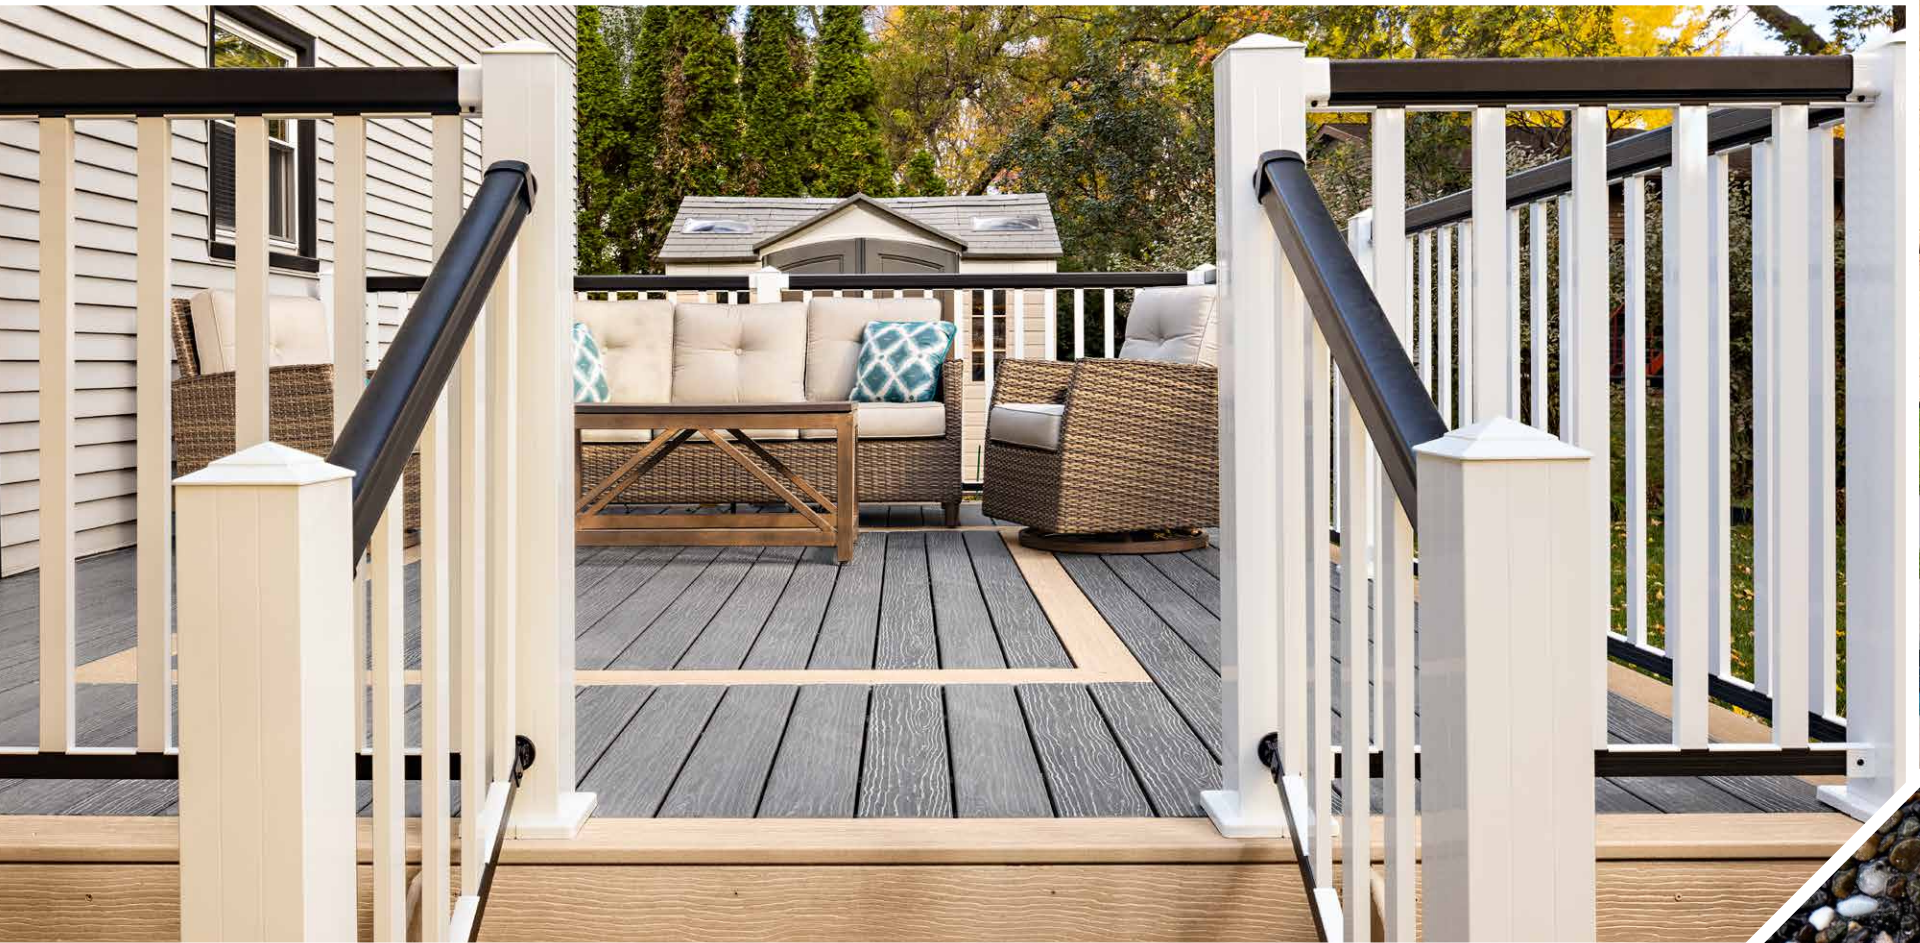

VICTORIAN

FEATURED AT
HGTV
DREAM HOME
PROUD SPONSOR 2023

Belgard.com/HGTVdreamhome

FROM YOUR
Door

TO YOUR
Fence

The Oldcastle APG family of brands goes beyond Belgard pavers and walls to provide everything you need to complete your outdoor living space. In these pages, learn more about our other brands that you can trust to pair effortlessly with Belgard and bring your complete outdoor living vision to life.