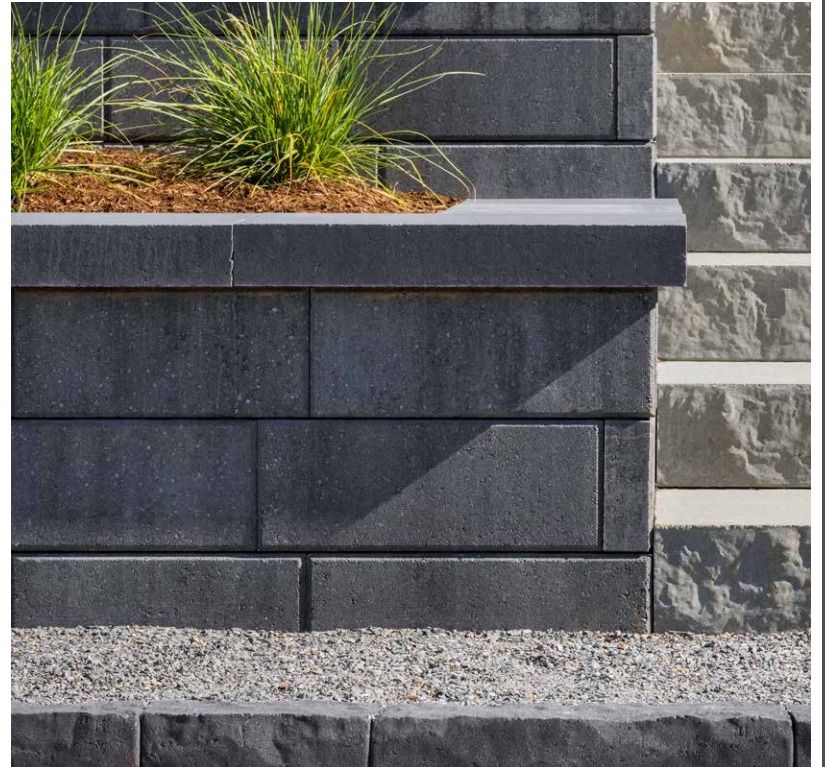

2 x 20 x 13
Cap

Cap can be used as cap and/or wall block

MELVILLE TANDEM™

NEW

FREESTANDING / RETAINING WALL

Scan for
product
information

*Swatch represents product color only, not surface texture.

VICTORIAN