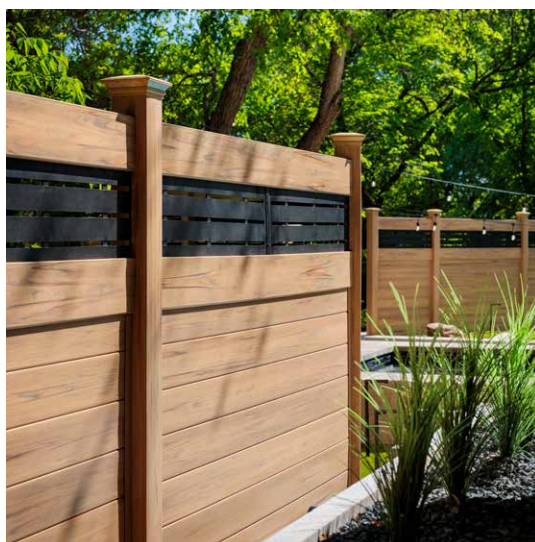

PEBBLETEC® POOL FINISHES,
ACCENTS & FEATURES | PG 116

BARRETTE OUTDOOR LIVING® HORIZONTAL
PRIVACY VINYL FENCING WITH DECORATIVE
SCREEN PANEL TOP | PG 115

MOISTURESHIELD® MERIDIAN™
COMPOSITE DECKING | PG 114