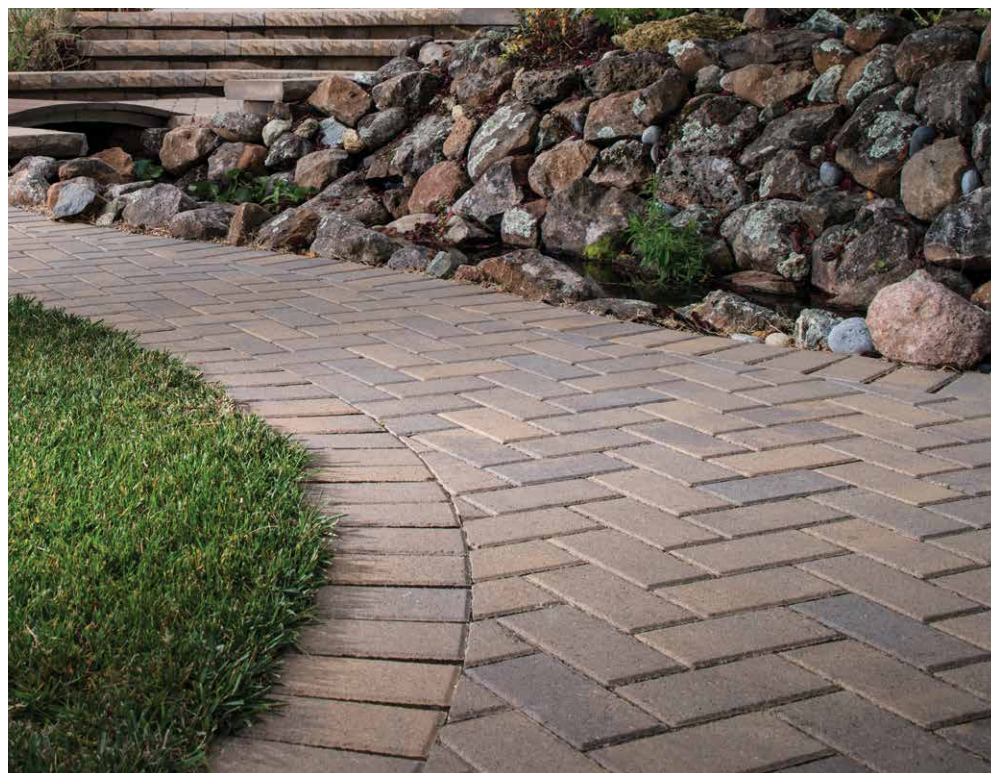

6 x VARIABLE
Circle Kit

design tip

Use Holland Stone pavers for durable driveway applications.

HOLLAND STONE

Scan for
product
information

PAVER / 60MM

GRAPHITE

RIO