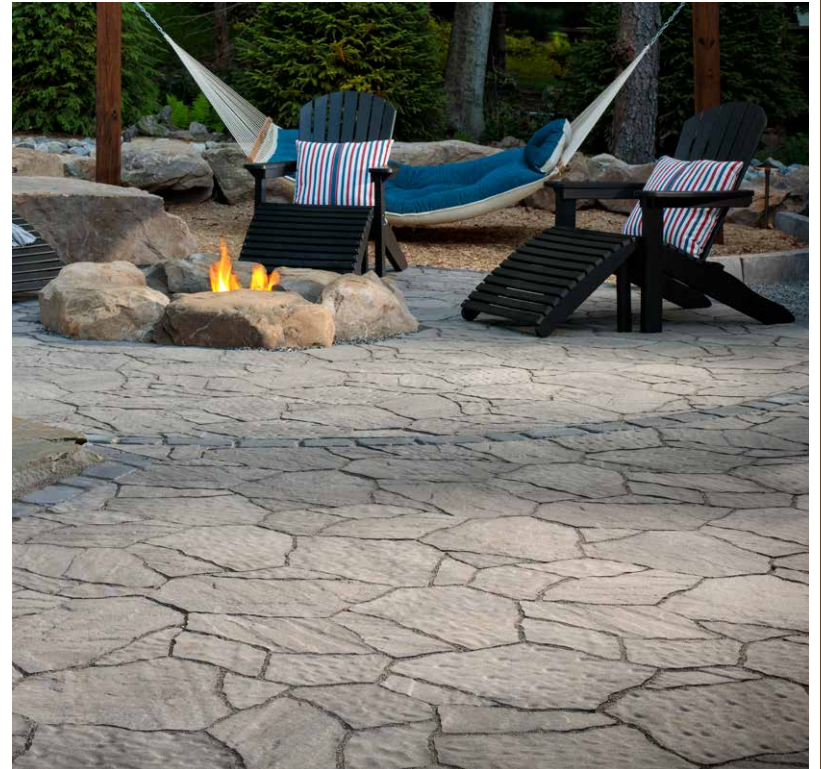

FEATURED AT
HGTV
DREAM HOME
PROUD SPONSOR 2023

[Beldgard.com/HGTVdreamhome](http://Belgard.com/HGTVdreamhome)

60mm product is not recommended for driveway or other vehicular applications.
Mega-Arbel 80mm available upon request. Contact your Belgard representative for pricing and lead times.