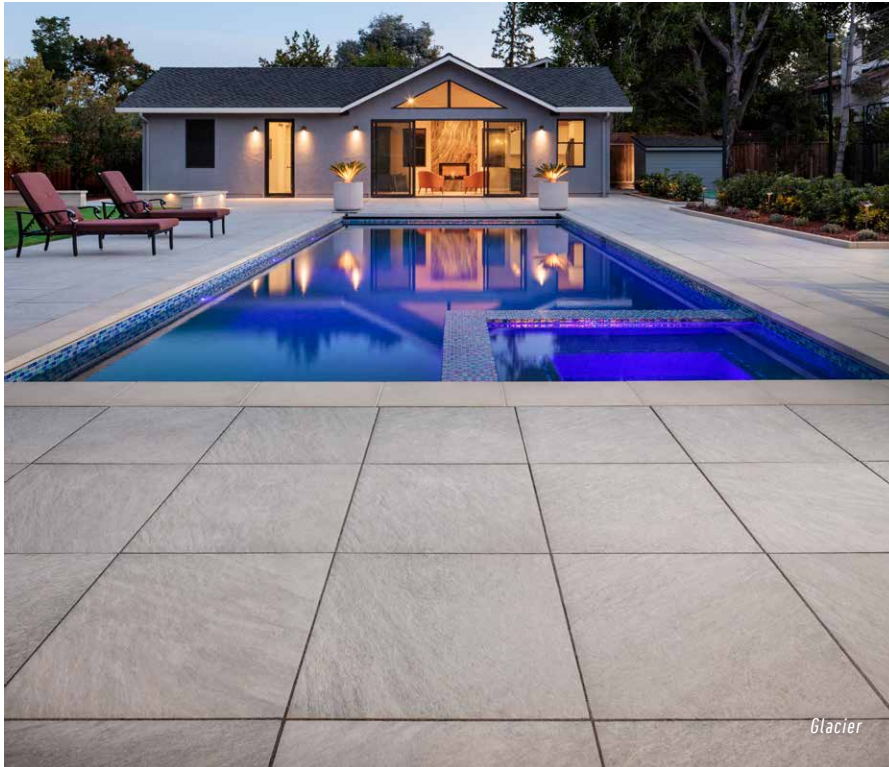

QUARZITI 2.0

STONE FINISH

Scan for product information

Glacier