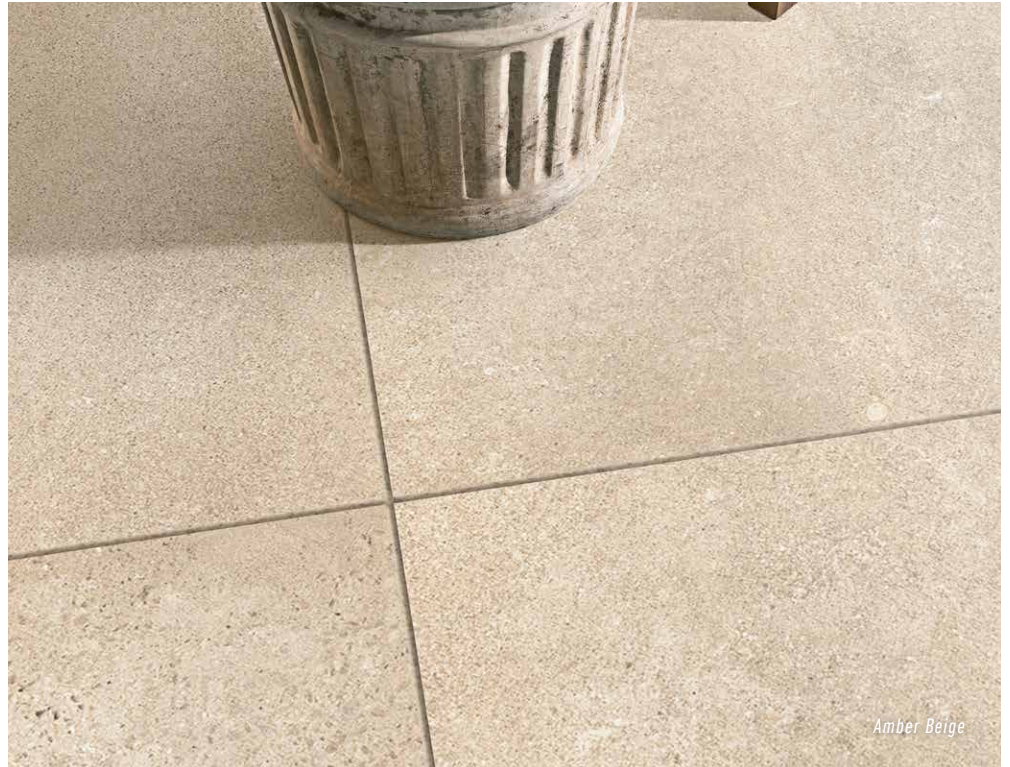

v2 LIGHT CROSS**
EY13

FOUNDATION™

Scan for
product
information

CONCRETE FINISH

Scandina Gray

Amber Beige

AMBER BEIGE

SCANDINA GRAY