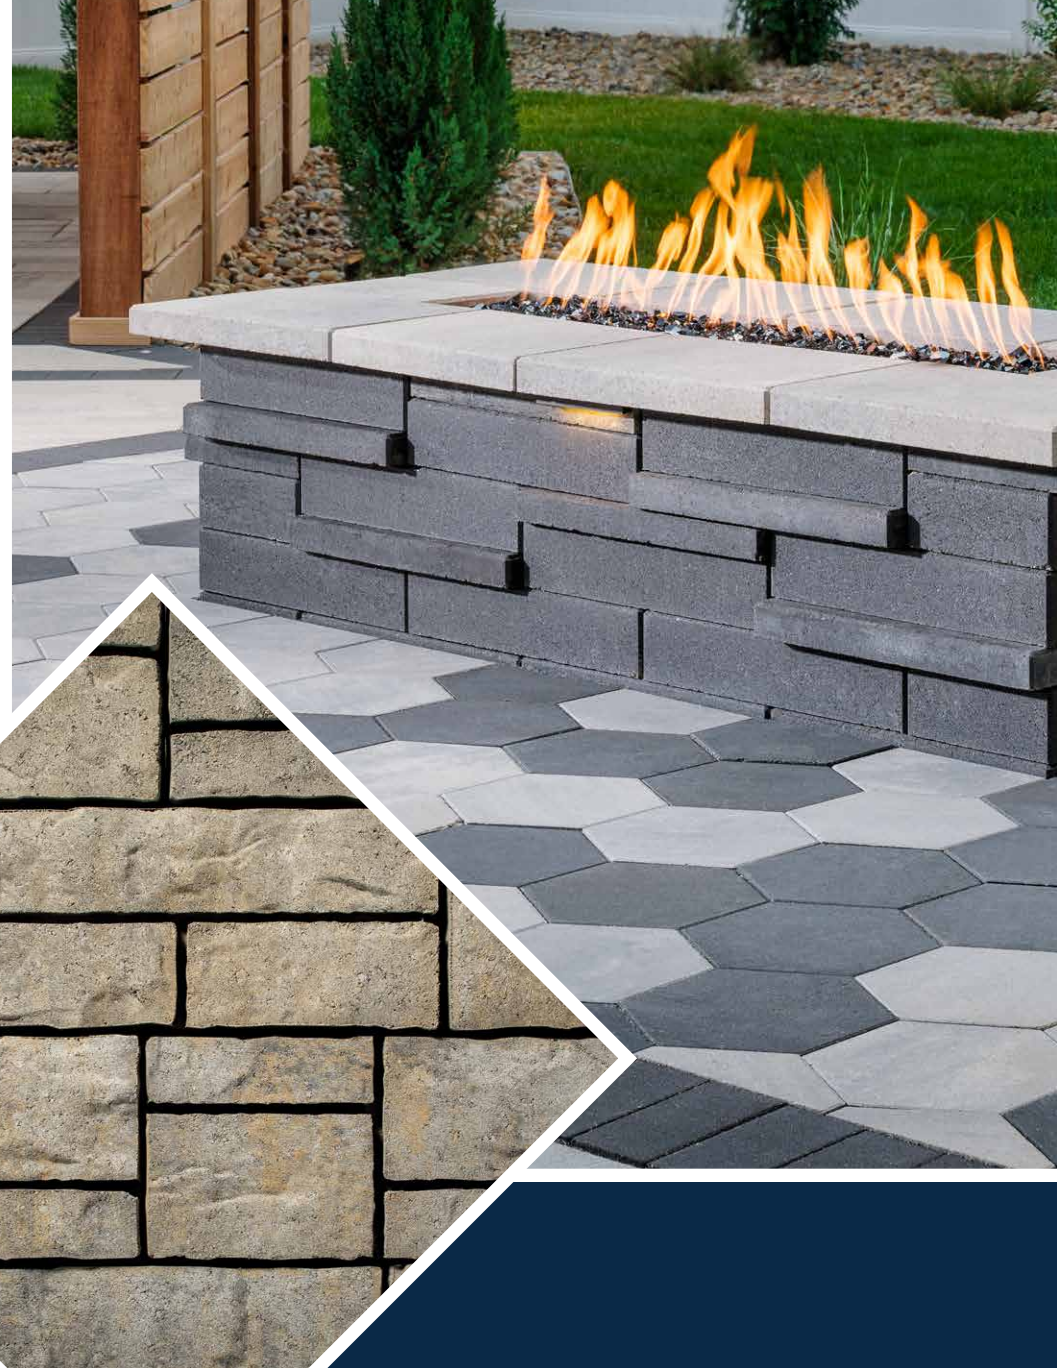

CUSTOMIZE
YOUR SPACE