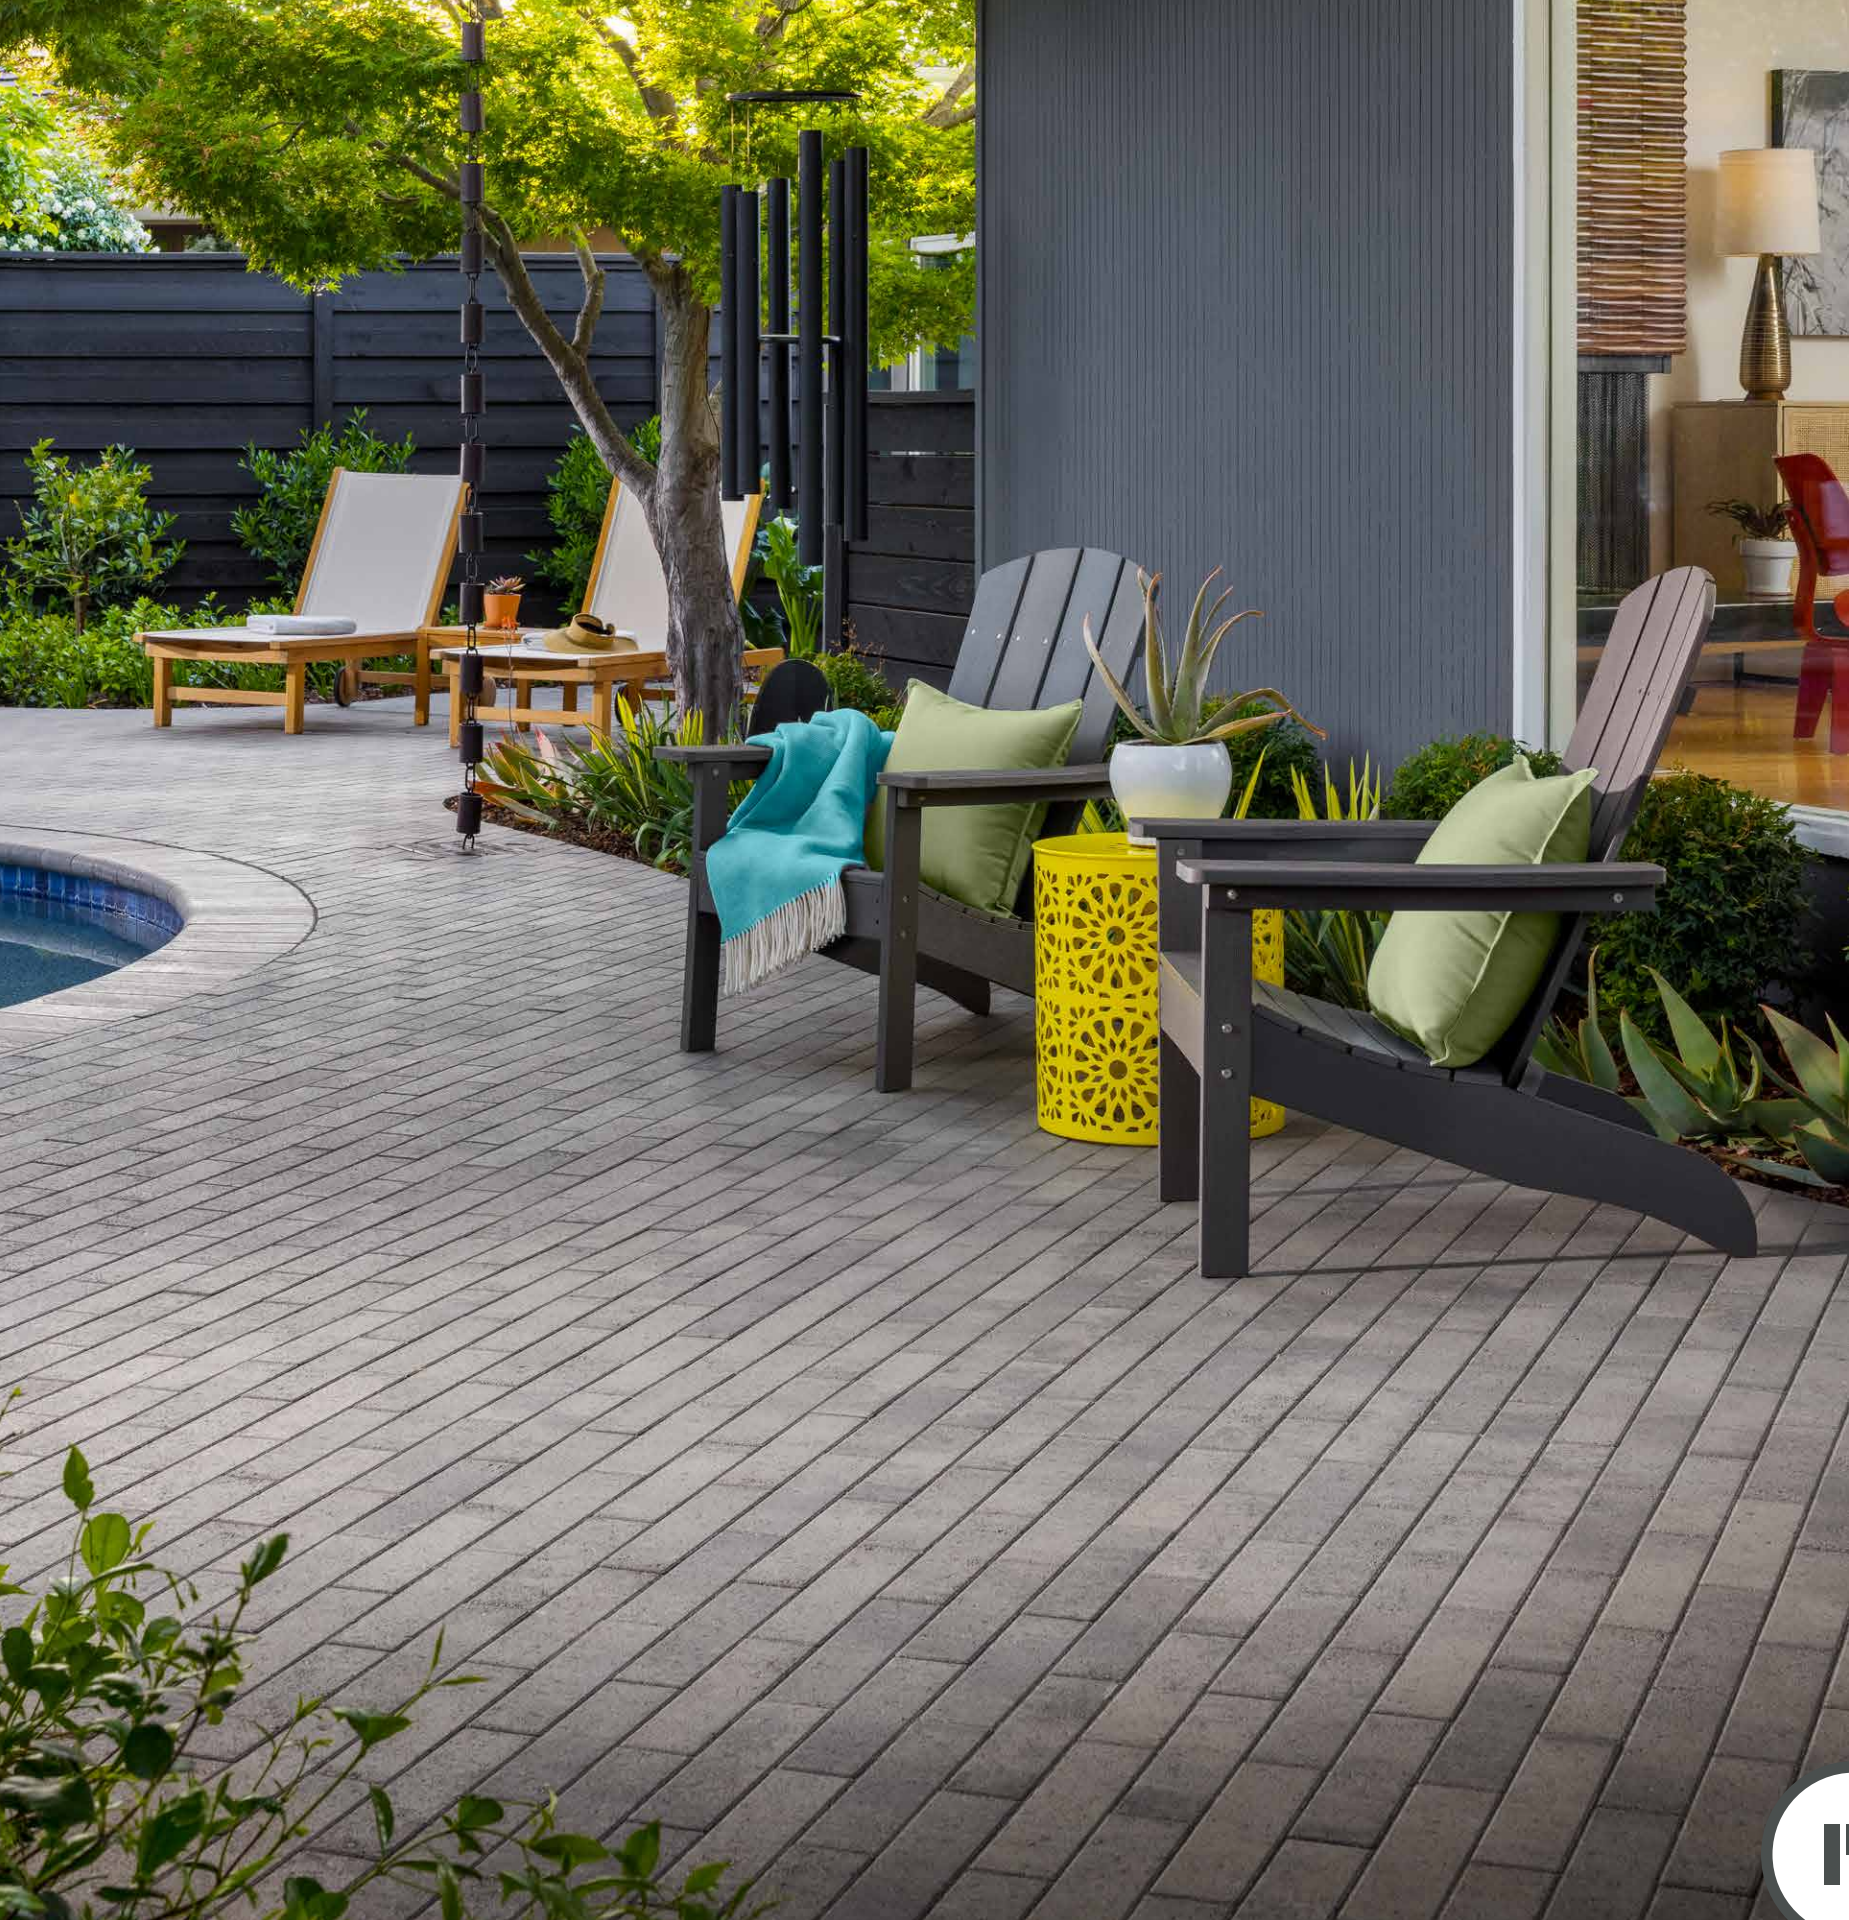

PLANK / 80MM

3 x 12

SIERRA

SONORAN GRAY

VICTORIAN

FEATURED AT
HGTV DREAM HOME
PROUD SPONSOR 2024

Belgard.com/HGTVdreamhome

GEOMETRIC SHAPES