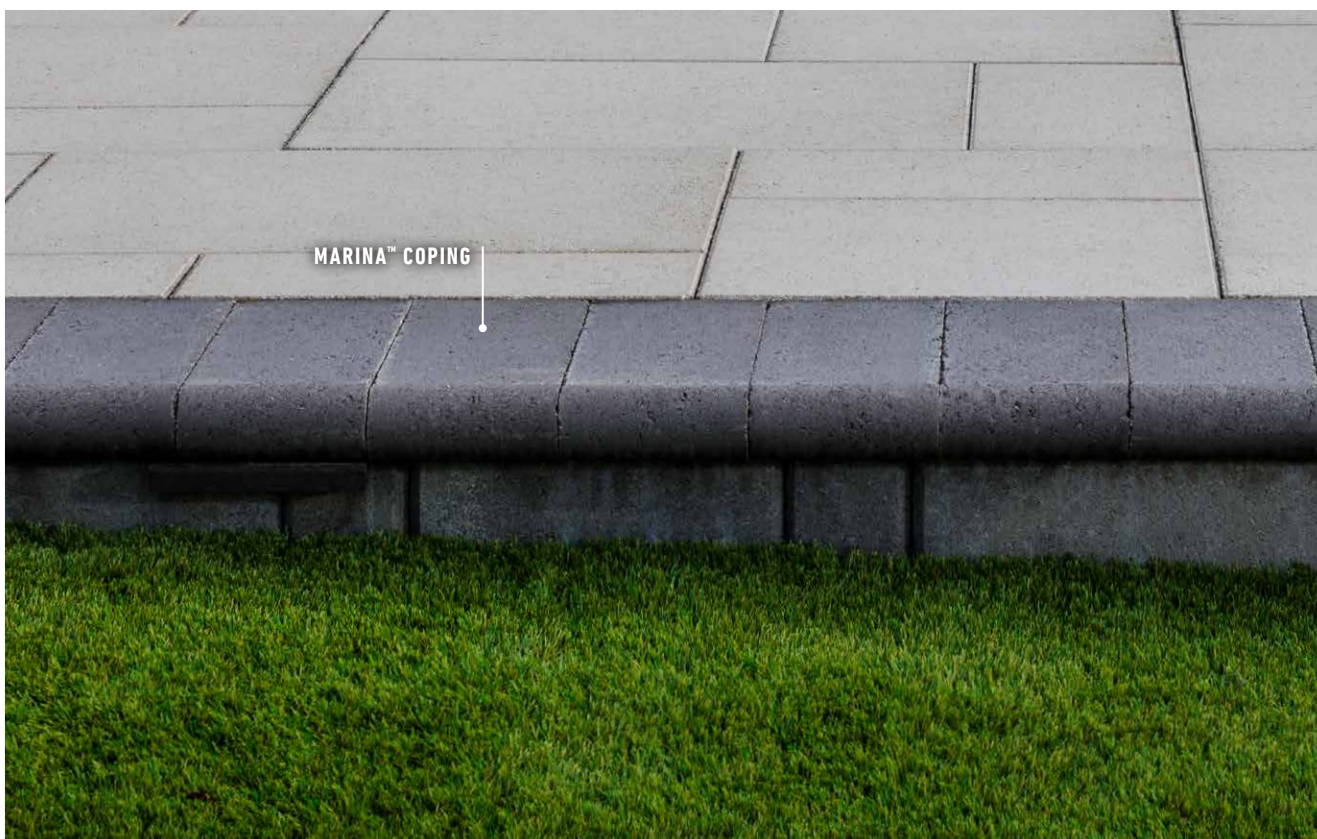

Scan for
product
information

MARINA™

COPING / 60MM

6 x 12