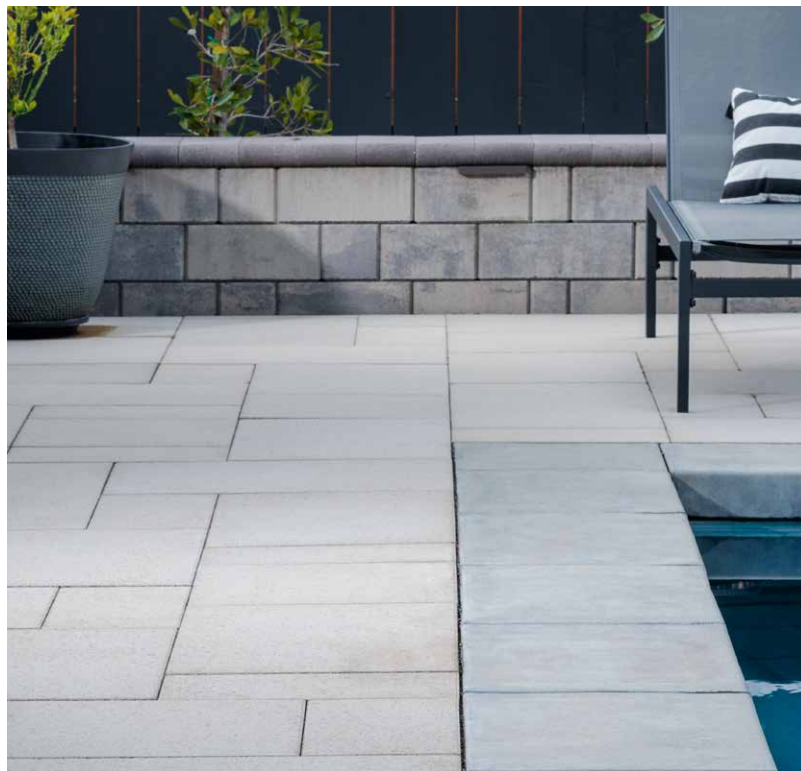

STEEPLE CREST™

FREESTANDING / RETAINING WALL

Scan for
product
information

SIERRA