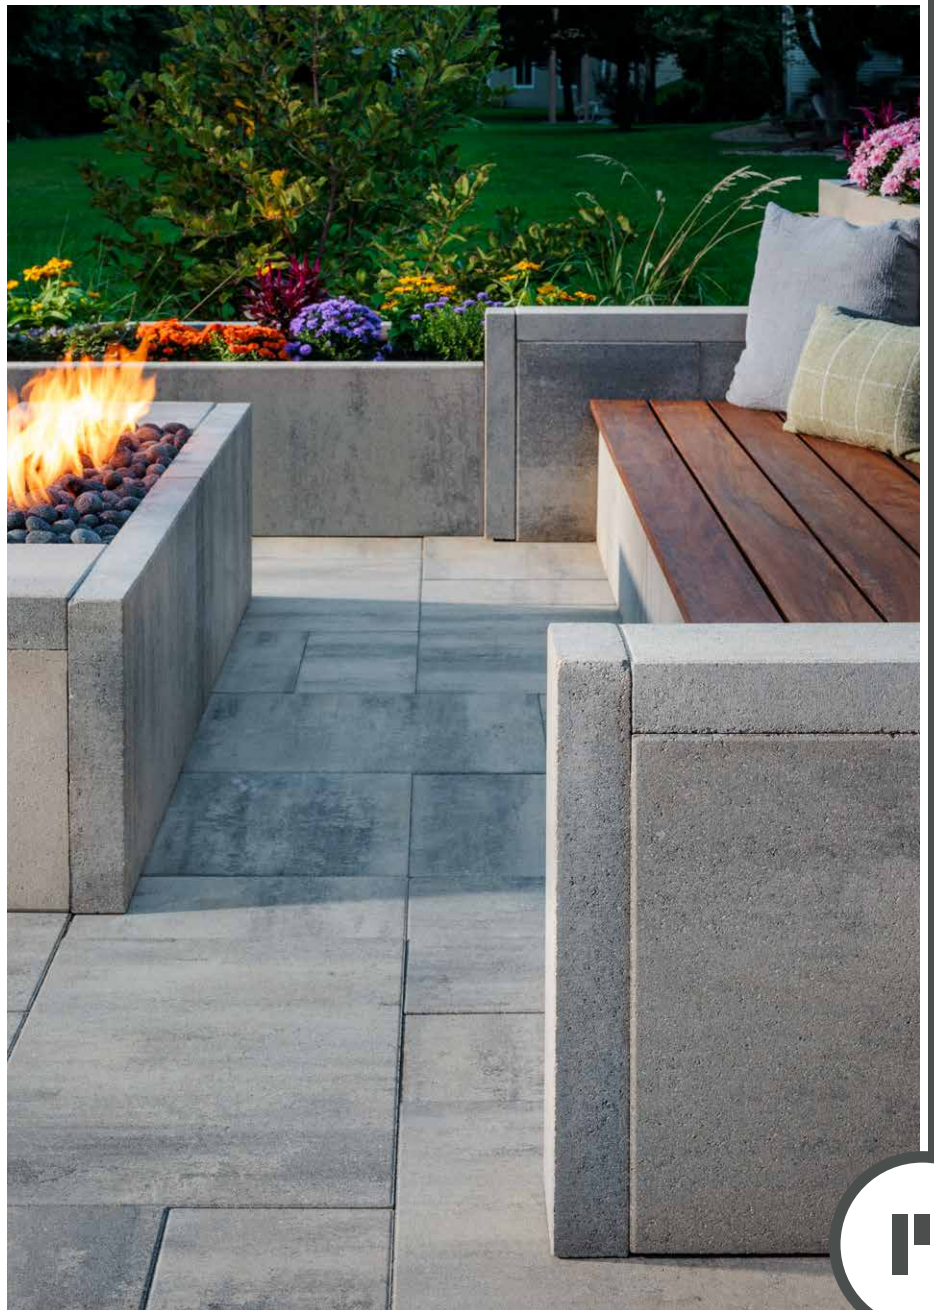

One size per pallet

6 x 36

18 x 36

AMBER BEIGE

ROCKLAND BLACK
Only available in 6 x 36

SCANDINA GRAY

design tip

Panels are made in modular sizes to quickly and efficiently construct outdoor kitchens, seating, planters, fire features & more!