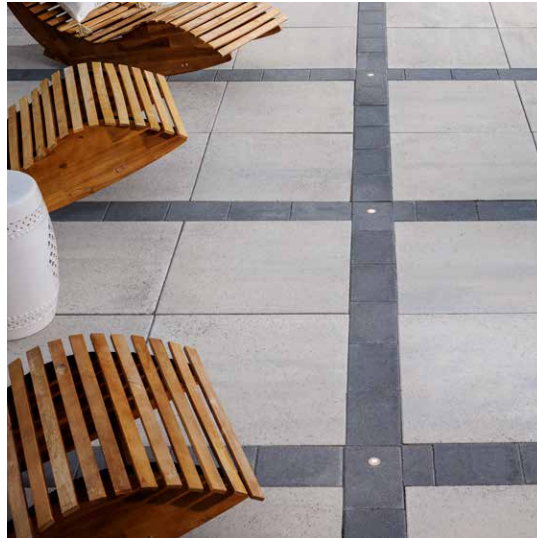

DIAMOND PRO® PS SMOOTH FACE | PG 80

DOT LIGHTS | PG 112
BELGARD.COM/LIGHTING

ELEMENTS™ CAST STONE RECTANGLE FIRE PIT | PG 112

ELEMENTS™ BLUE DIAMOND SMOKER | PG 112

ELEMENTS™ PERGOLA WITH SPRIG
DECORATIVE SCREEN PANELS | PG 112