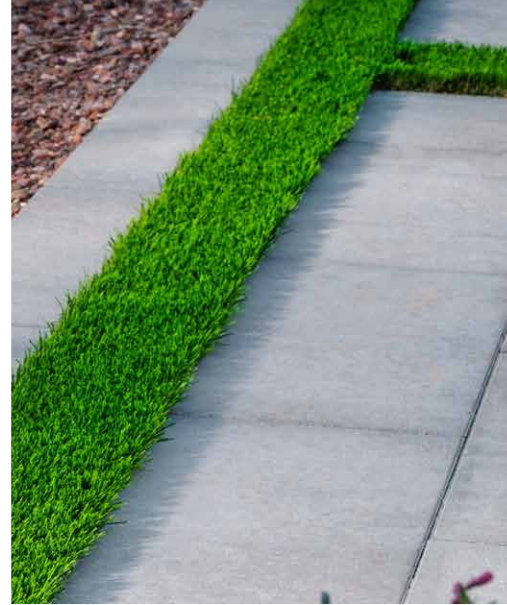

DIMENSIONS™ SLAB

Scan for
product
information

SLAB / 80MM