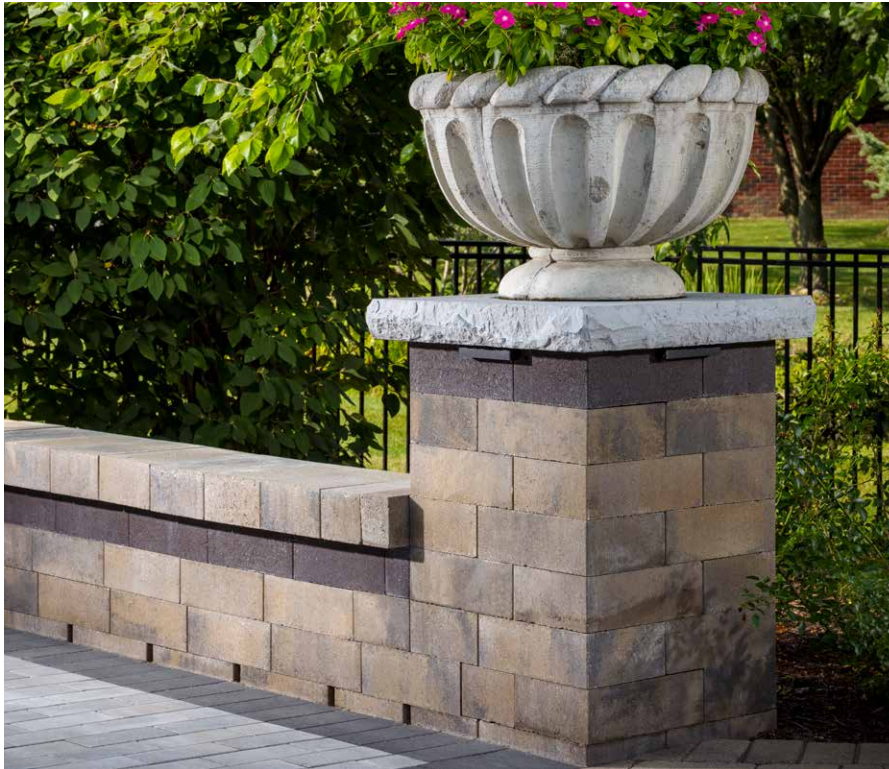

EASTON STONE™

UNIVERSAL

FREESTANDING / RETAINING WALL

Scan for
product
information

BELLA