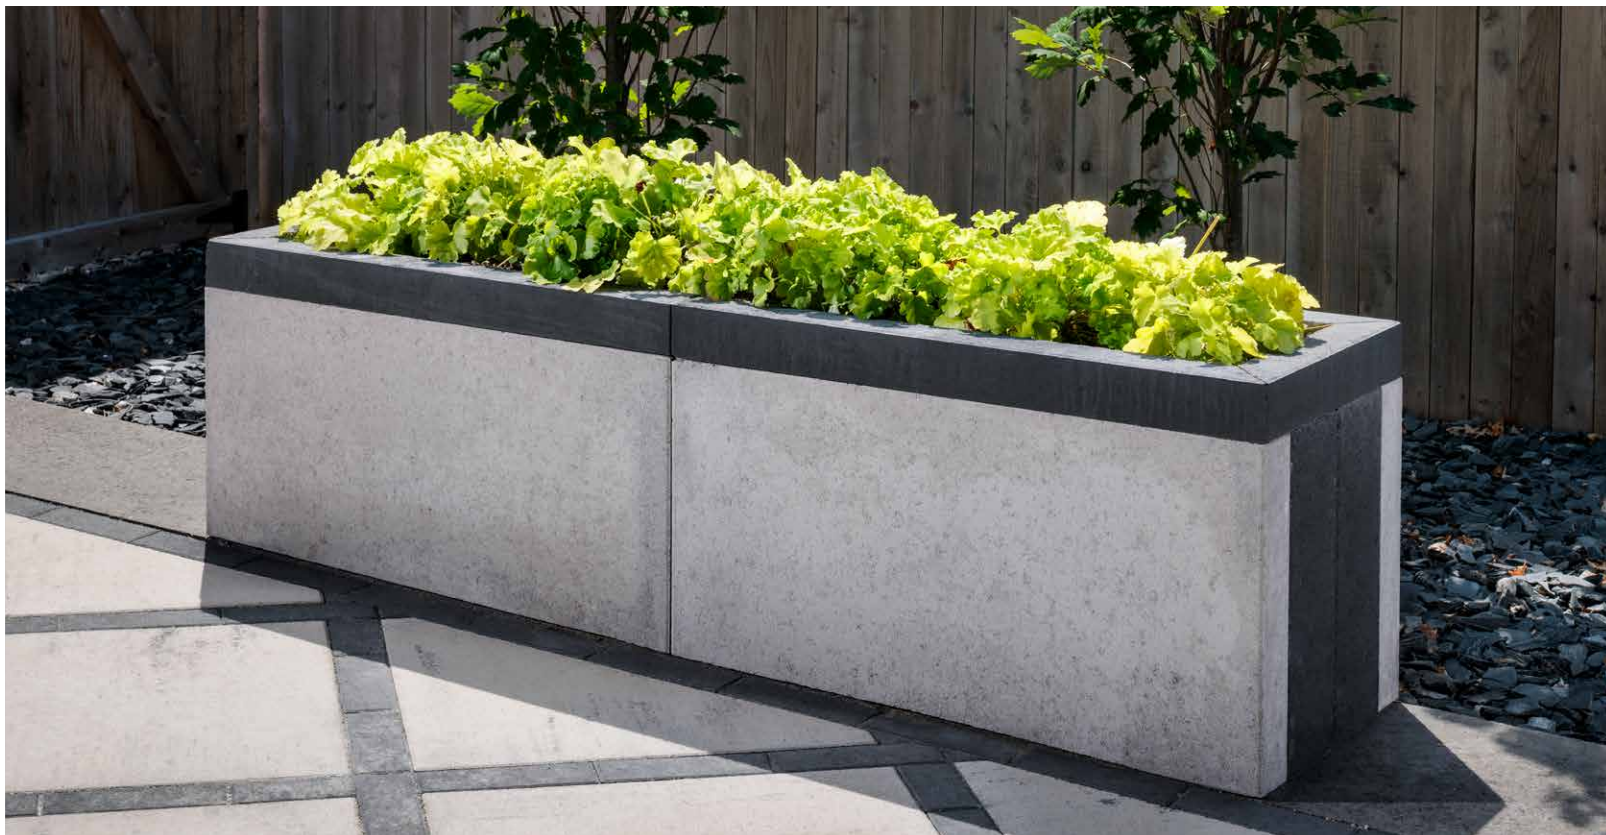

One size per pallet

6 x 36

18 x 36

AMBER BEIGE

ROCKLAND BLACK
Only available in 6 x 36

SCANDINA GRAY

design tip

Panels are made in modular sizes to quickly and efficiently construct outdoor kitchens, seating, planters, fire features & more!