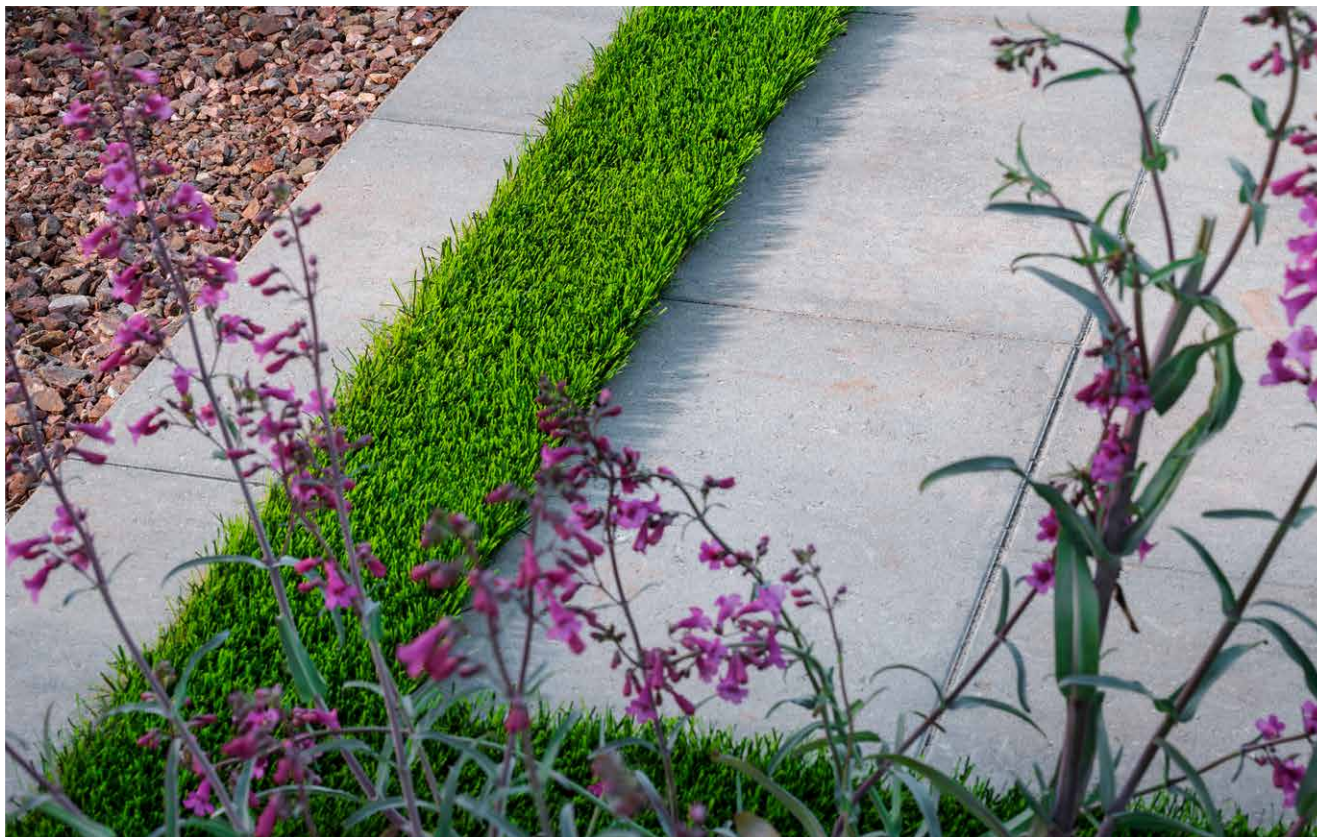

DIMENSIONS™ SLAB

Scan for
product
information

SLAB / 80MM