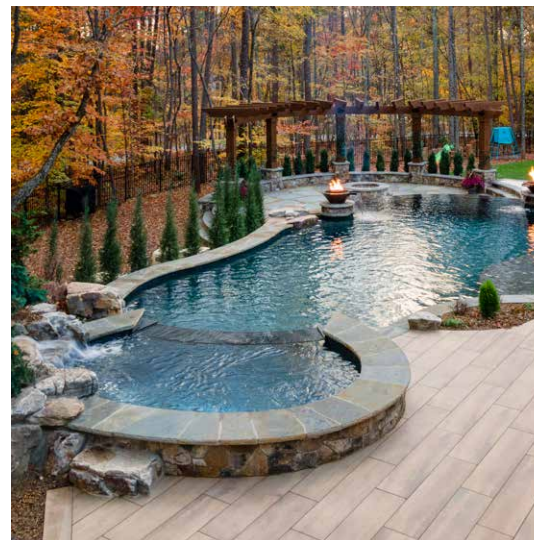

LANDINGS™ STEP | PG 108

PEBBLETEC® PEBBLESHEEN® BLACK ONYX
POOL FINISH | PG 116

ELEMENTS™ OUTDOOR OVEN | PG 112

BARRETTE OUTDOOR LIVING®
SOLID PRIVACY VINYL FENCING | PG 115

MOISTURESHIELD® ELEVATE™
COMPOSITE DECKING | PG 114