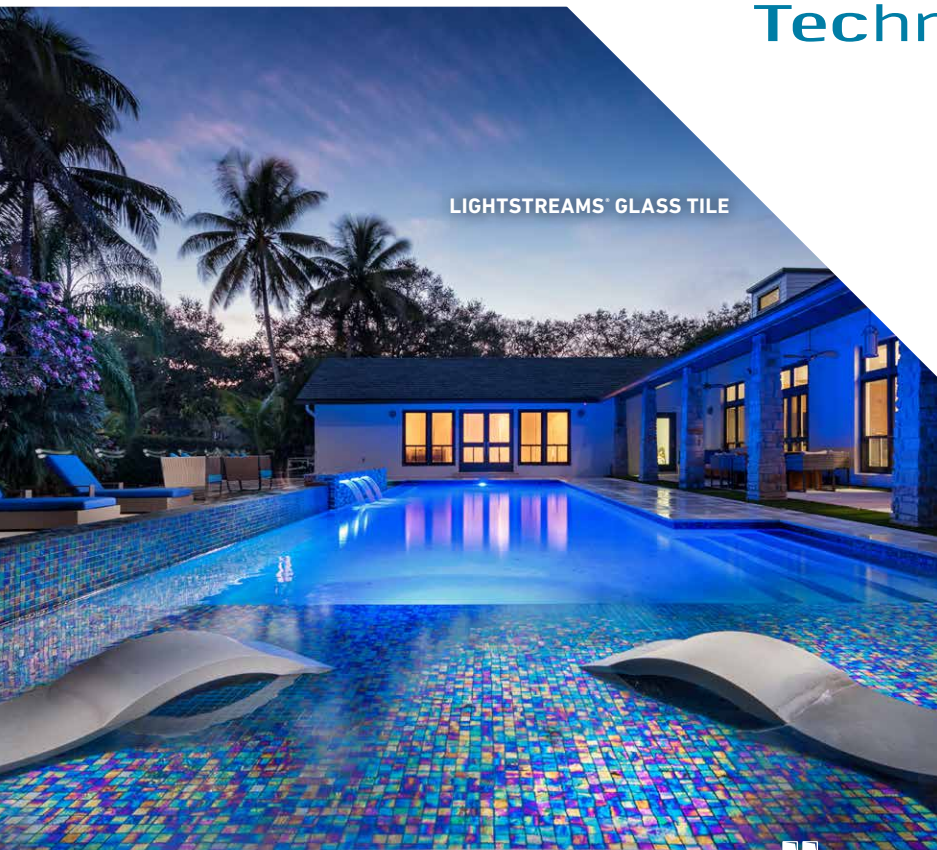

Fencing &
RAILING

Premium Pool Finishes for **POOLSCAPES**

PebbleTec® offers the “World’s Most Trusted Pool Finishes,” renowned among both pool builders and consumers. Choose from a wide spectrum of exquisite water colors, as well as pool finish textures that range from natural to ultra-smooth. Working exclusively with a network of authorized PebbleTec installers, we create some of the most beautiful and enduring pools in the world.

A LASTING OASIS

*Explore our array of stunning finishes
and artisan pool enhancements.*

PEBBLESHEEN®

PEBBLESHEEN®

Pebble Technology®

LIGHTSTREAMS® GLASS TILE

LIGHTSTREAMS® GLASS TILE

Enhance, Maintain &
FORTIFY