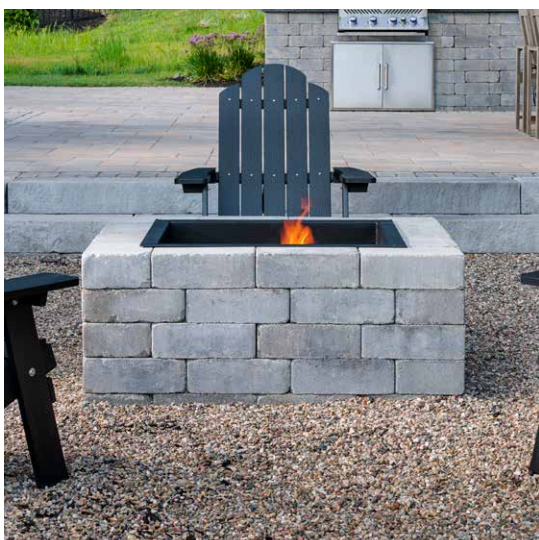

MODERN PILLAR LIGHT | PG 112
BELGARD.COM/LIGHTING

WESTON STONE™ FIRE PIT | PG 87
ELEMENTS™ SMOKE-LESS INSERT | PG 112

BARRETTE OUTDOOR LIVING®
VINYL SPADE PICKET FENCING | PG 115

MOISTURESHIELD® VISION™
COMPOSITE DECKING | PG 114