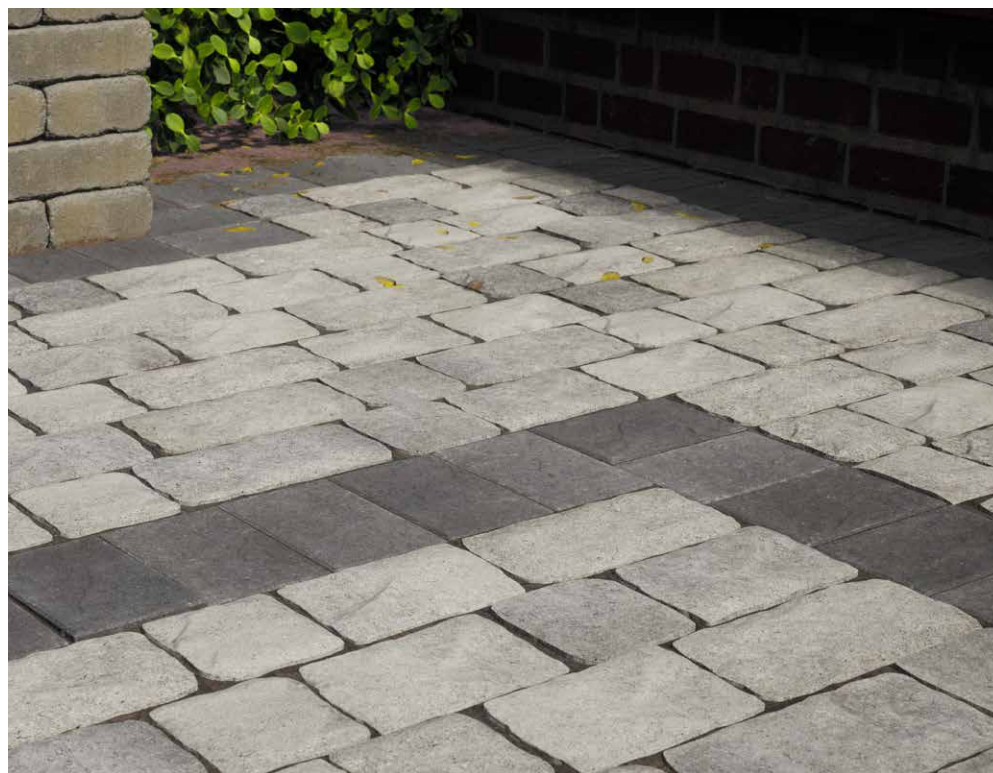

6 x 9

SPECIAL
ORDER

NEW

CHARLESTONE™

Scan for
product
information

PAVER / 60MM

Also available in other colors. Contact your Belgard Representative for pricing and availability.

 GRAPHITE