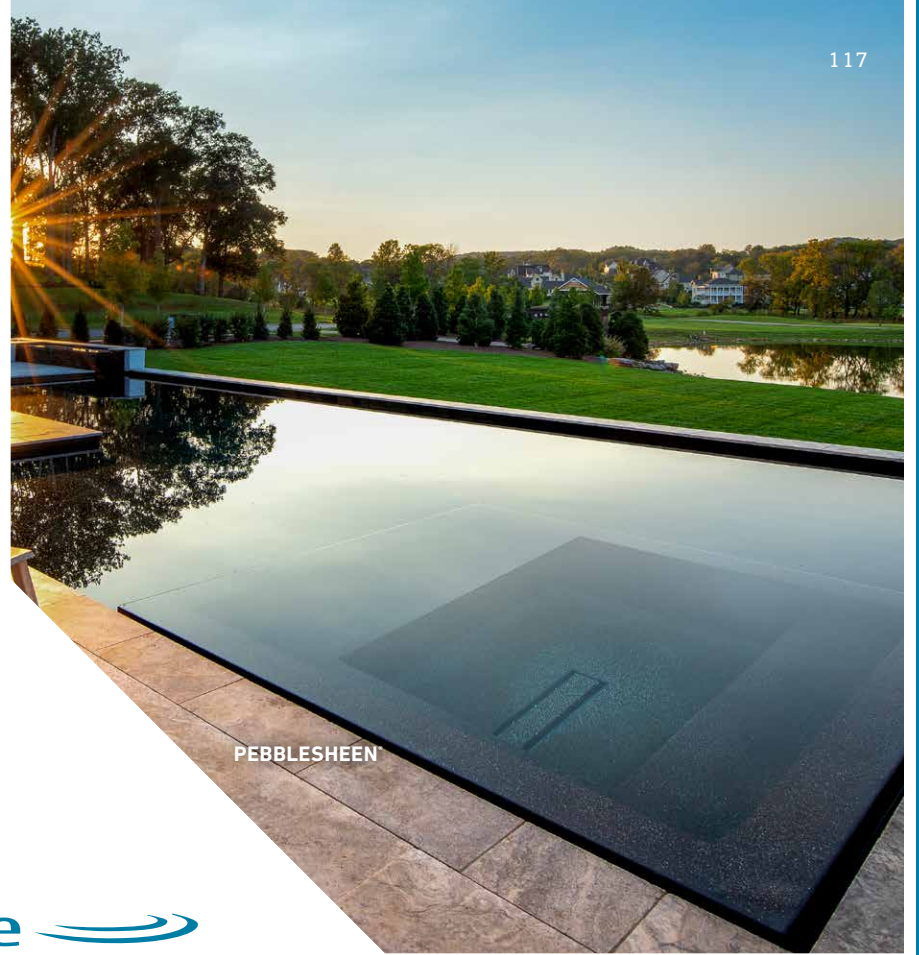

PEBBLESHEEN®