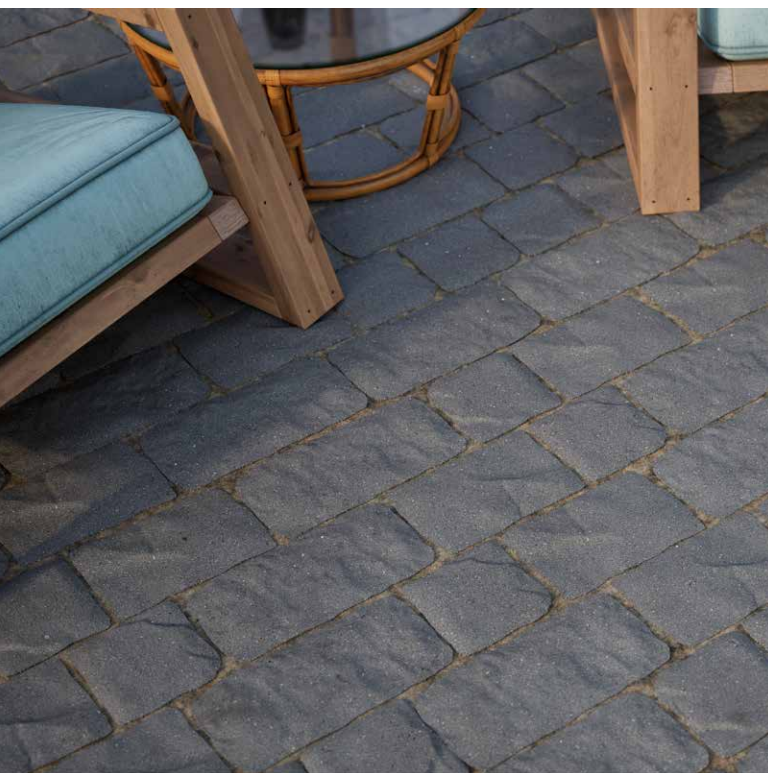

6 x 9

SPECIAL
ORDER

NEW

CHARLESTONE™

Scan for
product
information

PAVER / 60MM

Also available in other colors. Contact your Belgard Representative for pricing and availability.

 GRAPHITE