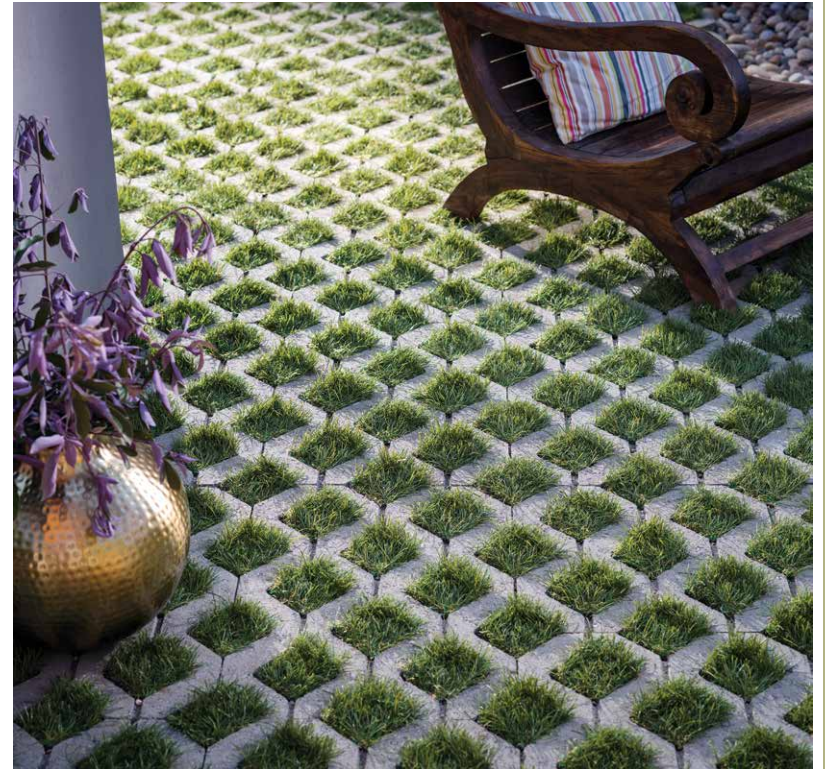

TURFSTONE™

GRID PAVER / 80MM

Scan for
product
information

Contact your Belgard Sales Representative for pricing and lead times.