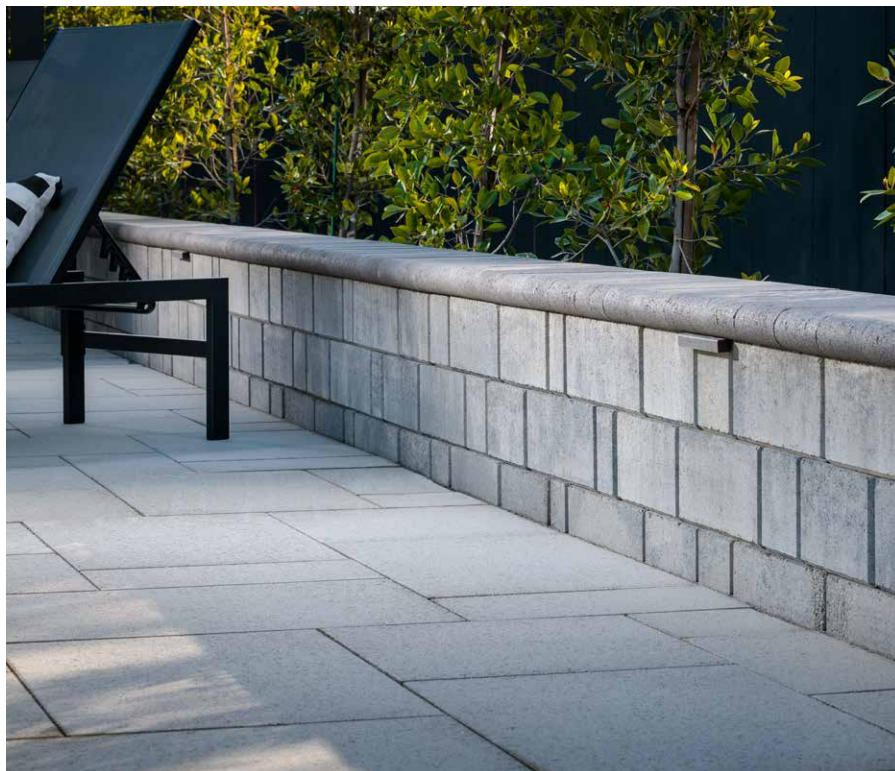

STEEPLE CREST™

FREESTANDING / RETAINING WALL

Scan for
product
information

SIERRA