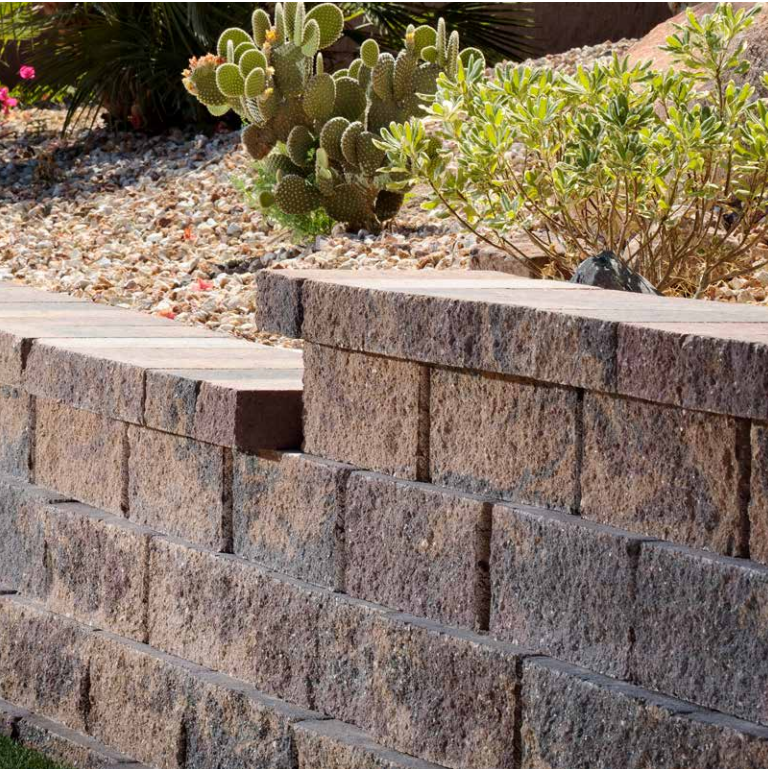

DIAMOND® 9D

Scan for
product
information

RETAINING WALL

BELLA