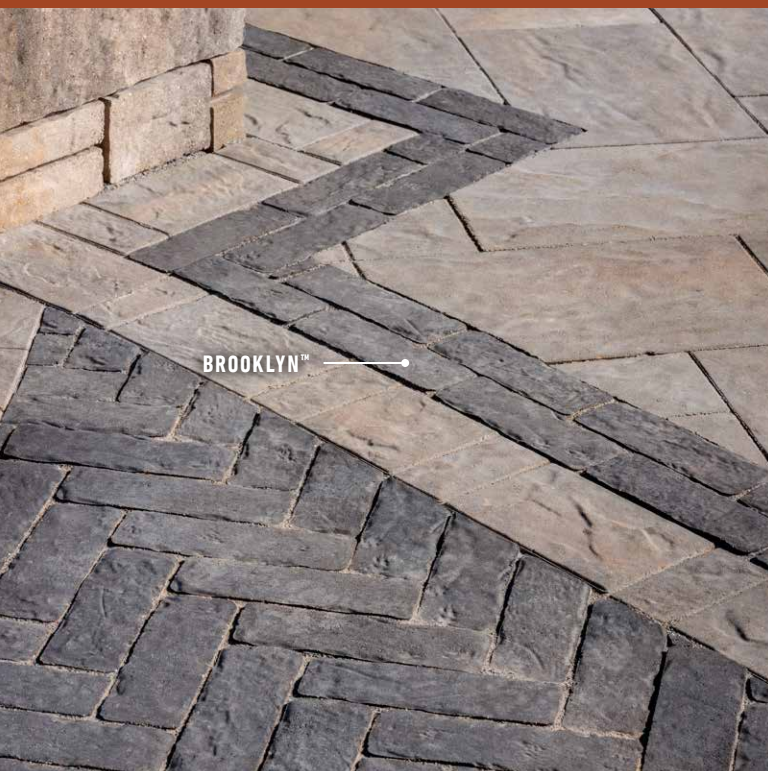

BROOKLYN™

Scan for
product
information

PAVER / 60MM

BROOKLYN™