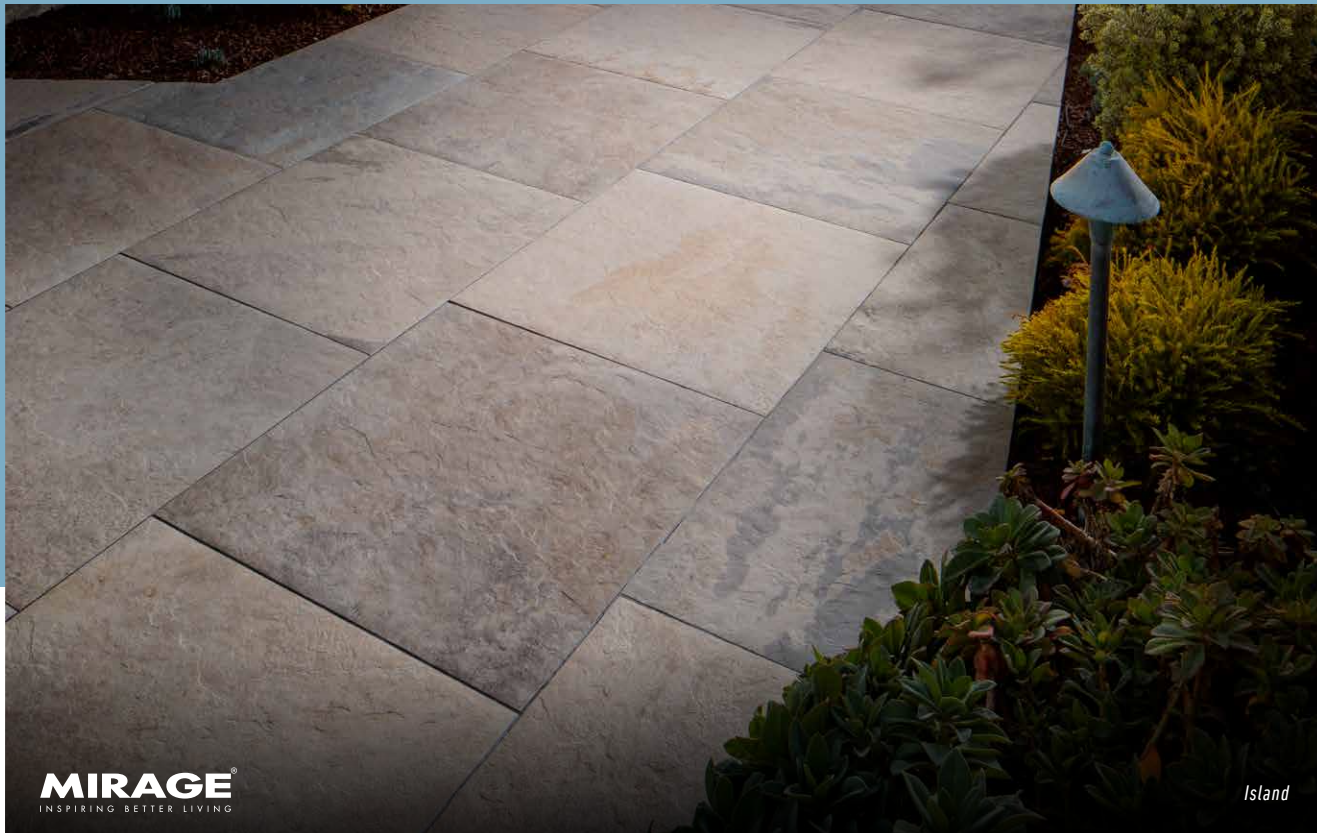

ARDESIE

Scan for product information

STONE FINISH

24 x 24

UNICO

MIRAGE
INSPIRING BETTER LIVING

Island