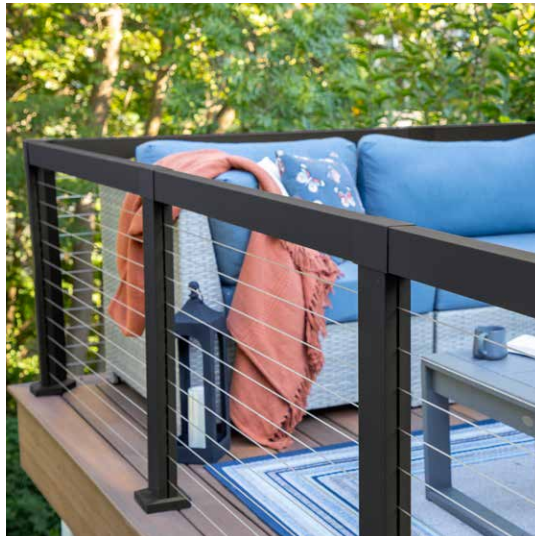

RDI® ELEVATION™ CABLE RAILING | PG 115