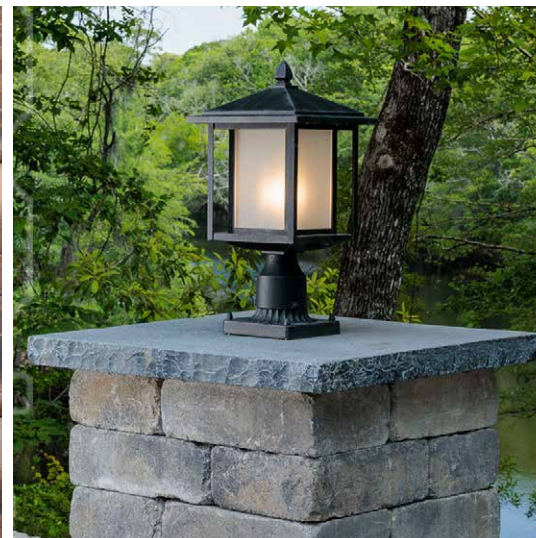

MODERN PILLAR LIGHT | PG 112
BELGARD.COM/LIGHTING

WESTON STONE™ FIRE PIT | PG 87
ELEMENTS™ SMOKE-LESS INSERT | PG 112

BARRETTE OUTDOOR LIVING®
VINYL SPADE PICKET FENCING | PG 115

MOISTURESHIELD® VISION™
COMPOSITE DECKING | PG 114