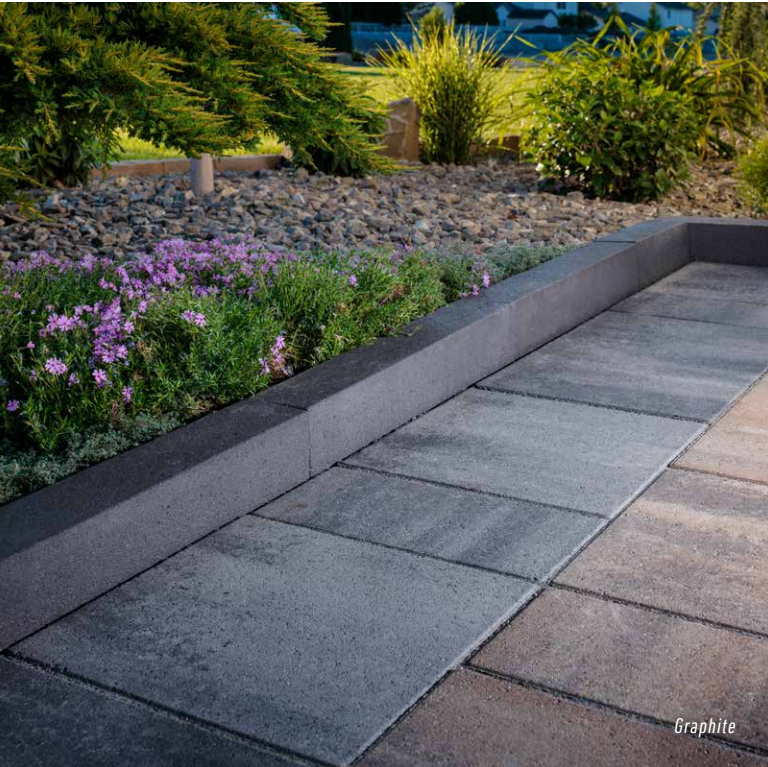

105

BELGARD.COM | 877-235-4273

MELVILLE™

Scan for
product
information

CURB / 165MM

GRAPHITE

FOUNDRY

VICTORIAN