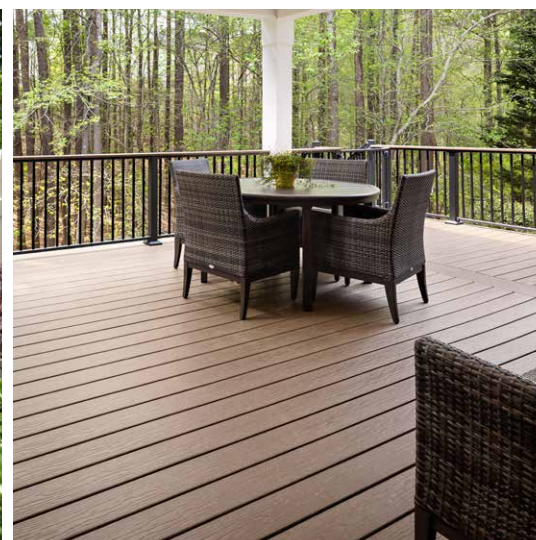

MODERN PILLAR LIGHT | PG 112
BELGARD.COM/LIGHTING

WESTON STONE™ FIRE PIT | PG 87
ELEMENTS™ SMOKE-LESS INSERT | PG 112

BARRETTE OUTDOOR LIVING®
VINYL SPADE PICKET FENCING | PG 115

MOISTURESHIELD® VISION™
COMPOSITE DECKING | PG 114