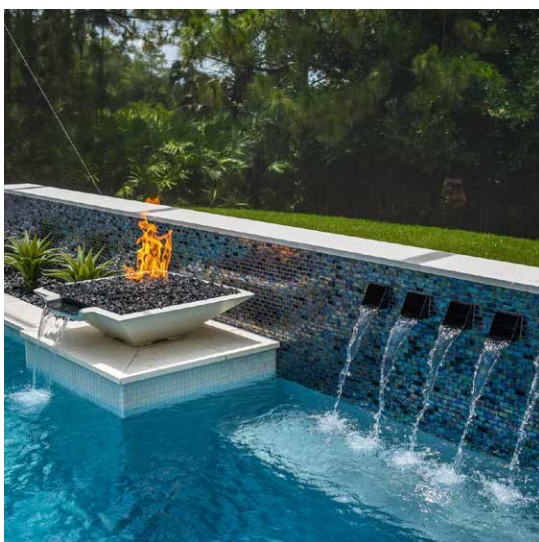

PEBBLETEC® POOL FINISHES,
ACCENTS & FEATURES | PG 116

BARRETTE OUTDOOR LIVING® HORIZONTAL
PRIVACY VINYL FENCING WITH DECORATIVE
SCREEN PANEL TOP | PG 115

MOISTURESHIELD® MERIDIAN™
COMPOSITE DECKING | PG 114