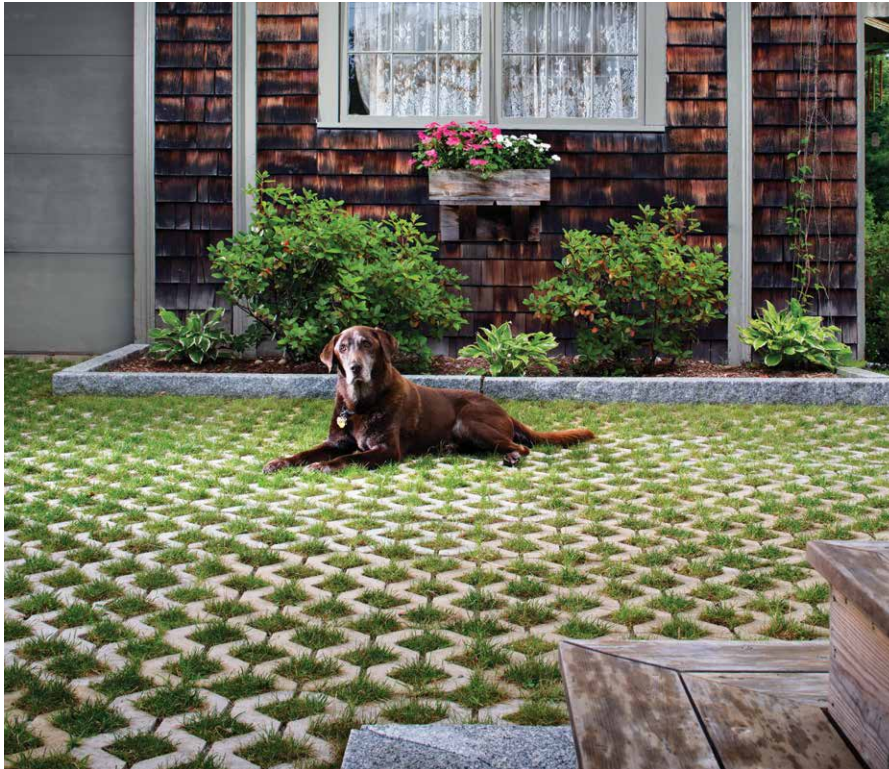

TURFSTONE™

GRID PAVER / 80MM

Scan for
product
information

Contact your Belgard Sales Representative for pricing and lead times.