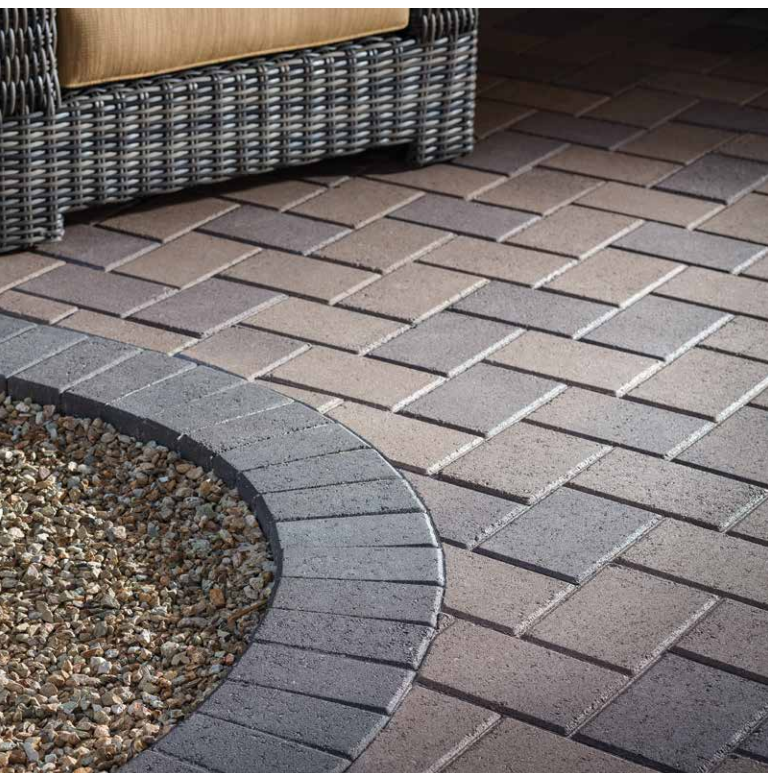

6 x VARIABLE
Circle Kit

design tip

Use Holland Stone pavers for durable driveway applications.

HOLLAND STONE

Scan for
product
information

PAVER / 60MM

GRAPHITE

RIO